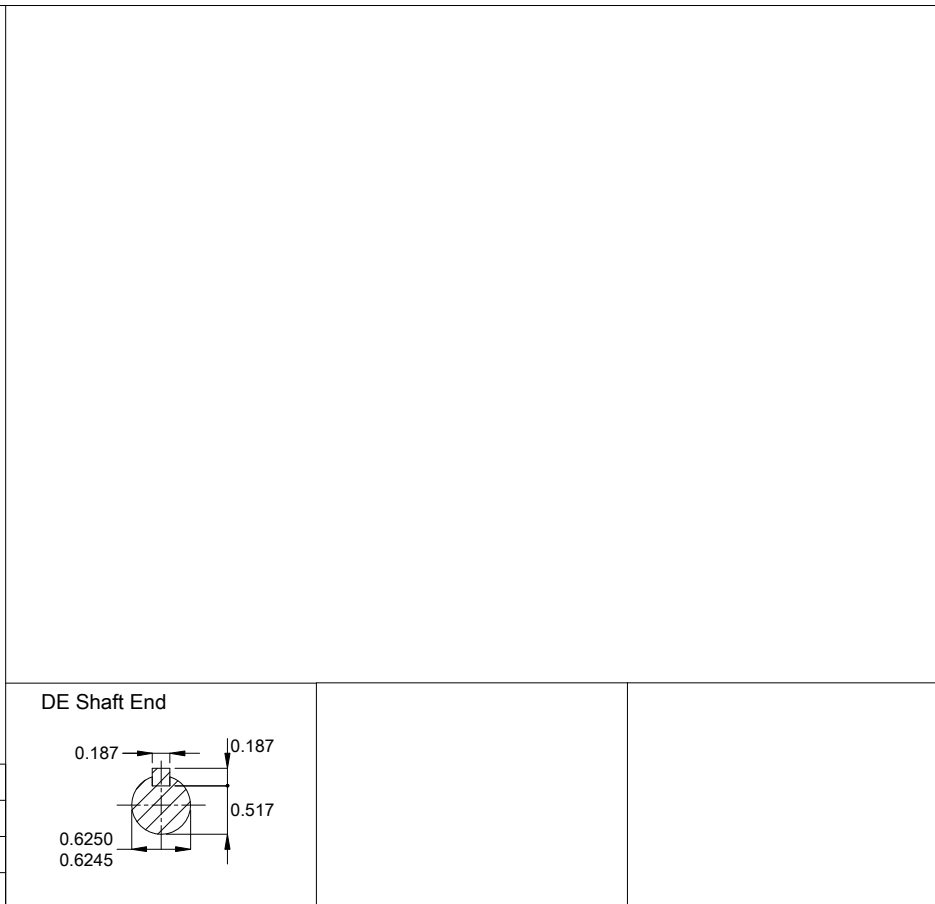

Primer Only
Without coating
Mounting MARKET F-1/B34R(D)
Mounting B34D

0.25 HP 04 Poles 60 Hz										A	
Scale										1 : 3	
HYBRISUSER										00	
ECM	LOC	SUMMARY OF MODIFICATIONS					EXECUTED	CHECKED	RELEASED	DATE	VER
EXECUTED	HYBRISUSER	THREE PH. MOTOR ROLLED STEEL PREM. EFF.						PREVIEW			
CHECKED		FRAME 56C IP21 ODP						WDD	00		
RELEASED								SHEET	1 / 1		
REL. DATE											