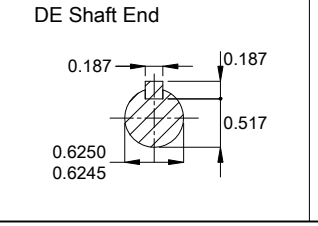

1
2
3
4
5
6

A
B
C
D
E

- Fan cover - steel plate
- Primer Only
- Without coating
- Mounting MARKET F-1/B3R(D)
- Mounting F-1/B3R(D)

0.75 HP 04 Poles 60 Hz A

Scale 2 : 7

ECM	LOC		THREE PH. MOTOR ROLLED STEEL FRAME 56 IP55 TEFC	HYBRISUSER					00
EXECUTED	HYBRISUSER			EXECUTED	CHECKED	RELEASED	DATE	VER	
CHECKED				PREVIEW WDD 00					
RELEASED								SHEET 1 / 1	
REL. DATE									