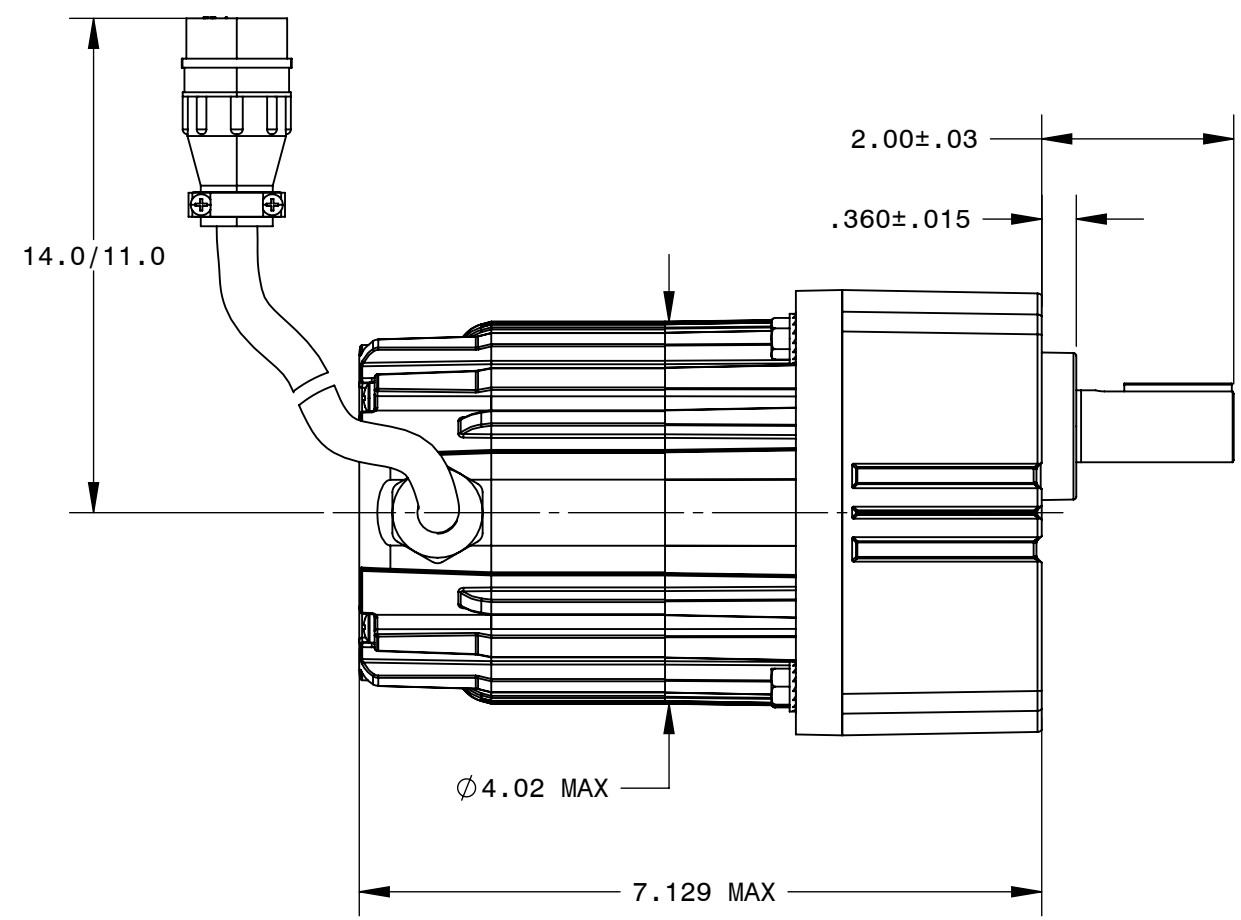

BODINE ELECTRIC COMPANY

PART NO./REV:	INFM0274	B
DESCRIPTION:	GEARMOTOR 34B4BEBL-E/F	
SHEET:	1/1	UNLESS OTHERWISE SPECIFIED:
SCALE:	1:2	UNITS ARE IN INCHES [mm]
		TOLERANCES: .XX:±.01 .XXX:±.005
		ANGLES: X°:±3° X.X°:±0.5°

REPRESENTATIVE OF MODEL NUMBER(S):  
 3379 3380 3382 3383 3385