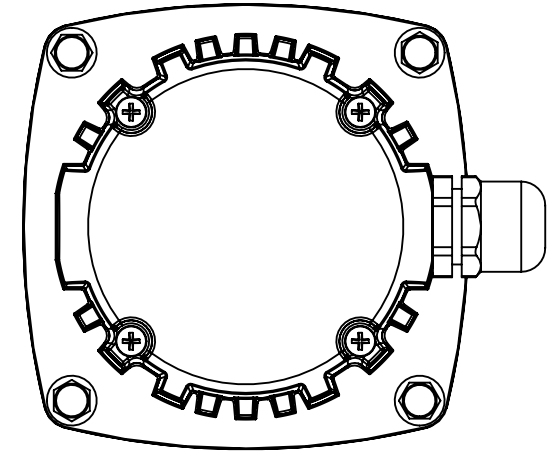

BODINE ELECTRIC COMPANY

PART NO./REV:	INFM0274	B
DESCRIPTION:	GEARMOTOR 34B4BEBL-E/F	
SHEET:	1/1	UNLESS OTHERWISE SPECIFIED:
SCALE:	1:2	UNITS ARE IN INCHES [mm]
		TOLERANCES: .XX:±.01 .XXX:±.005
		ANGLES: X°:±3° X.X°:±0.5°

REPRESENTATIVE OF MODEL NUMBER(S):  
 3379 3380 3382 3383 3385