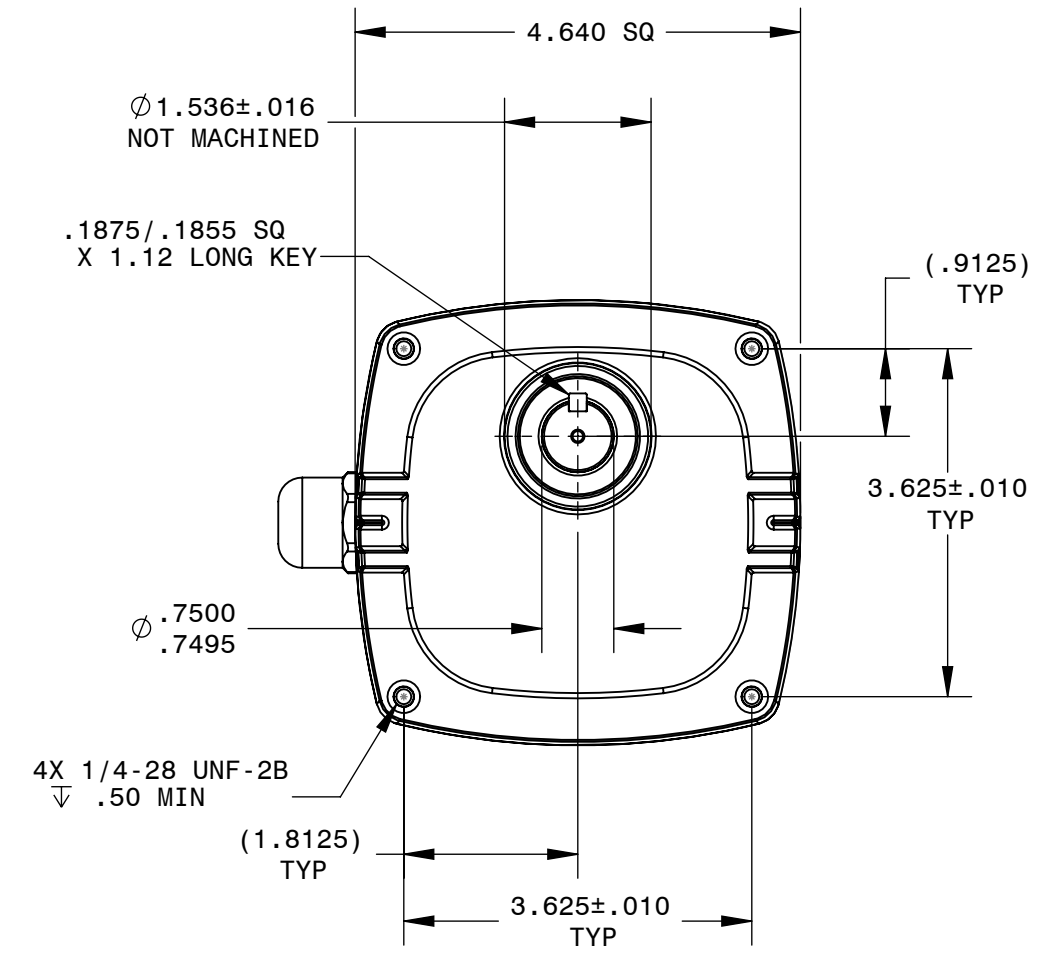

BODINE ELECTRIC COMPANY

PART NO./REV:	INFM0274	B
DESCRIPTION:	GEARMOTOR 34B4BEBL-E/F	
SHEET:	1/1	UNLESS OTHERWISE SPECIFIED:
SCALE:	1:2	UNITS ARE IN INCHES [mm]
		TOLERANCES: .XX:±.01 .XXX:±.005
		ANGLES: X°:±3° X.X°:±0.5°

REPRESENTATIVE OF MODEL NUMBER(S):  
 3379 3380 3382 3383 3385