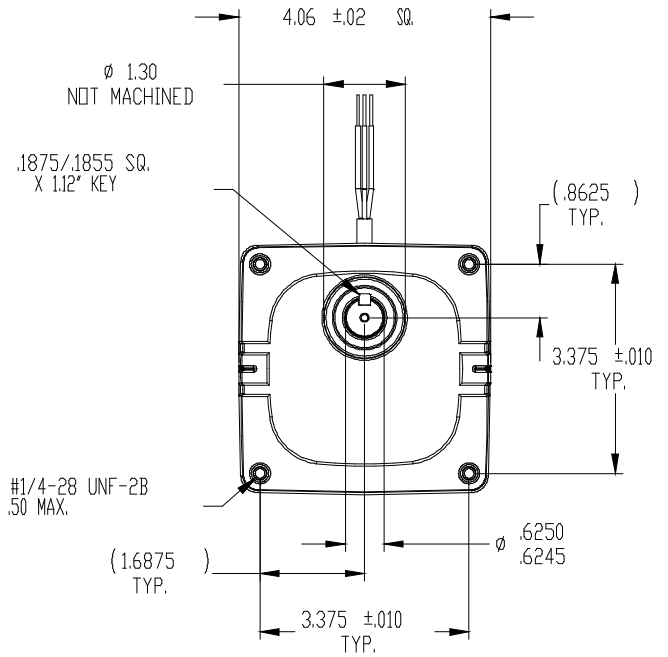

BODINE ELECTRIC COMPANY ANY

PART NO./REV: INFS0962 B

DESCRIPTION:
GEARMOTOR 33A5BEPM-WX2, -WX3, -WX4

SHEET:	1/1	UNLESS OTHERWISE SPECIFIED:
SCALE:	1:2	UNITS ARE IN INCHES [mm]
	B	TOLERANCES: XX:±.01 XXX:±.005
		ANGLES: X'±3° X.X'±0.5°

REPRESENTATIVE OF MODEL NUMBER(S):

- 1050 1052 1054 1056 1058 1060 1062 1064 1066 1068 1070 1072
- 1200 1202 1204 1206 1208 1210 1212 1214 1216 1218 1220 1222