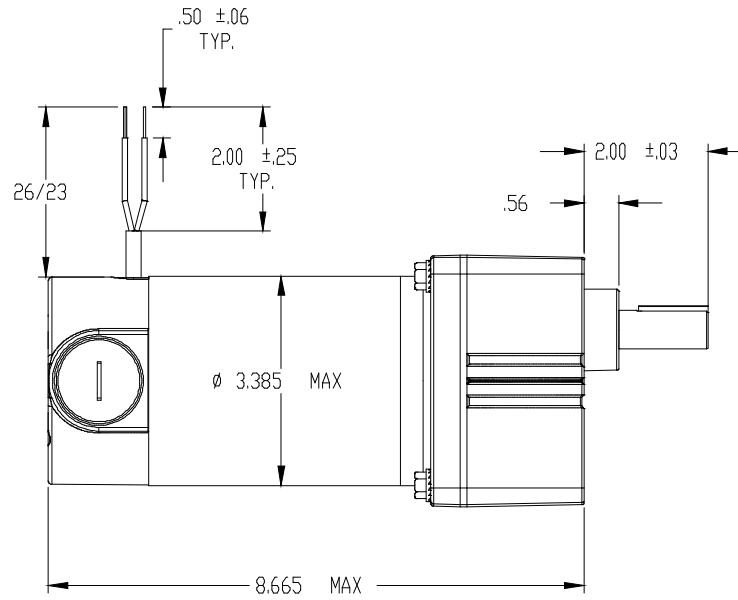

BODINE ELECTRIC COMPANY ANY

PART NO./REV: INFS0962 B

DESCRIPTION:
GEARMOTOR 33A5BEPM-WX2, -WX3, -WX4

SHEET:	1/1	UNLESS OTHERWISE SPECIFIED:
SCALE:	1:2	UNITS ARE IN INCHES [mm]
	B	TOLERANCES: XX:±.01 XXX:±.005
		ANGLES: X'±3° X.X'±0.5°

REPRESENTATIVE OF MODEL NUMBER(S):

- 1050 1052 1054 1056 1058 1060 1062 1064 1066 1068 1070 1072
- 1200 1202 1204 1206 1208 1210 1212 1214 1216 1218 1220 1222