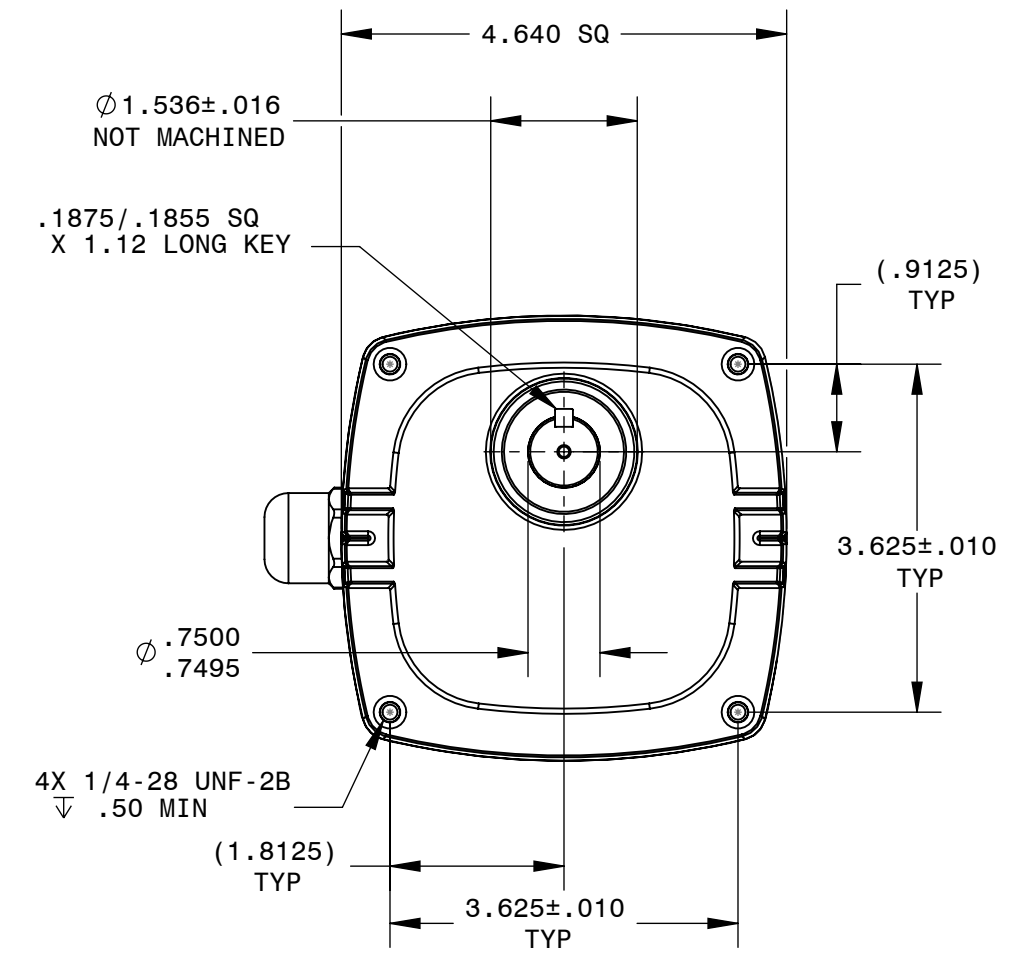

BODINE ELECTRIC COMPANY

PART NO./REV:	INFM0275	B
DESCRIPTION:	GEARMOTOR 34B4FEBL-E/F	
SHEET:	1/1	UNLESS OTHERWISE SPECIFIED:
SCALE:	1:2	UNITS ARE IN INCHES [mm]
		TOLERANCES: .XX:±.01 .XXX:±.005
B		ANGLES: X°:±3° X.X°:±0.5°

2X 6-32 UNC-2B
 ↓ .19 MAX
 180.0° APART ON
 Ø1.274 B.C.

2X 4-40 UNC-2B
 ↓ .19 MAX
 180.0° APART ON
 Ø1.812 B.C.

REPRESENTATIVE OF MODEL NUMBER(S):
 3480 3482 3483 3485