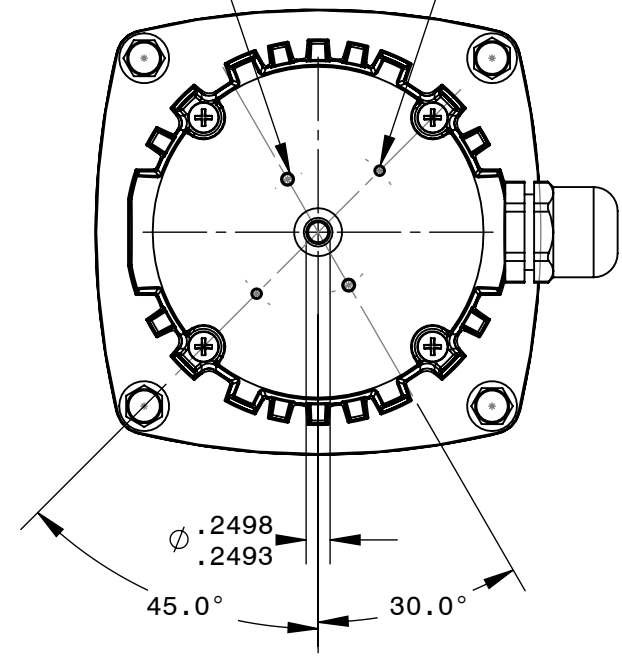

BODINE ELECTRIC COMPANY

PART NO./REV:	INFM0275	B
DESCRIPTION:	GEARMOTOR 34B4FEBL-E/F	
SHEET:	1/1	UNLESS OTHERWISE SPECIFIED:
SCALE:	1:2	UNITS ARE IN INCHES [mm]
		TOLERANCES: .XX:±.01 .XXX:±.005
B		ANGLES: X°:±3° X.X°:±0.5°

2X 6-32 UNC-2B
 ↓ .19 MAX
 180.0° APART ON
 Ø1.274 B.C.

2X 4-40 UNC-2B
 ↓ .19 MAX
 180.0° APART ON
 Ø1.812 B.C.

REPRESENTATIVE OF MODEL NUMBER(S):
 3480 3482 3483 3485