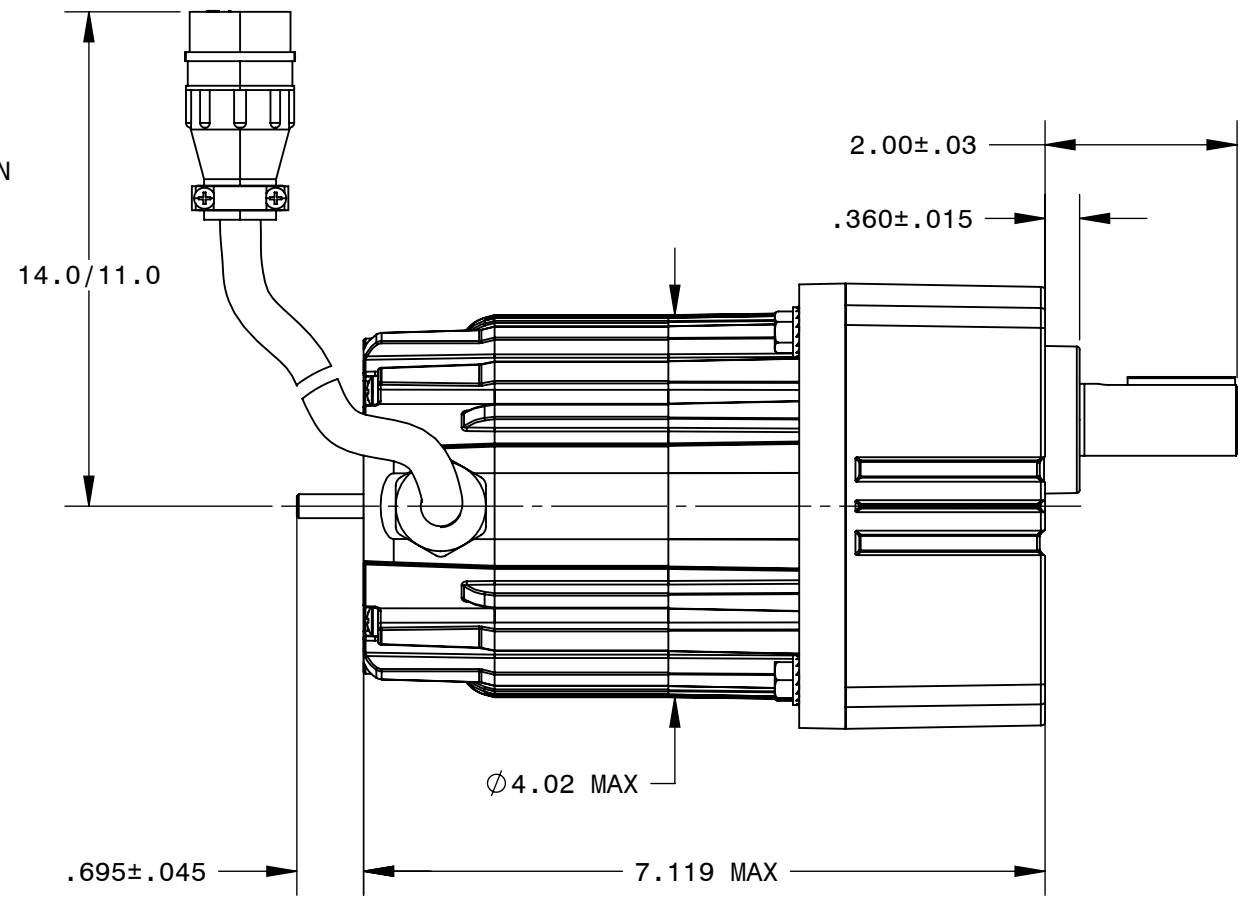

BODINE ELECTRIC COMPANY

PART NO./REV:	INFM0275	B
DESCRIPTION:	GEARMOTOR 34B4FEBL-E/F	
SHEET:	1/1	UNLESS OTHERWISE SPECIFIED:
SCALE:	1:2	UNITS ARE IN INCHES [mm]
		TOLERANCES: .XX:±.01 .XXX:±.005
B		ANGLES: X°:±3° X.X°:±0.5°

2X 6-32 UNC-2B
 ↓ .19 MAX
 180.0° APART ON
 Ø1.274 B.C.

2X 4-40 UNC-2B
 ↓ .19 MAX
 180.0° APART ON
 Ø1.812 B.C.

REPRESENTATIVE OF MODEL NUMBER(S):
 3480 3482 3483 3485