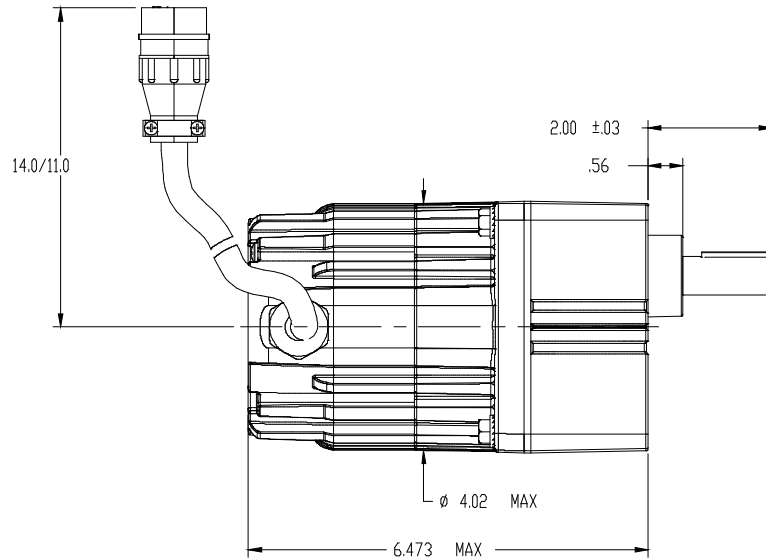

BODINE ELECTRIC COMPANY

PART NO./REV: INFS1205 B

DESCRIPTION:
GEARMOTOR 34B3BEBL-WX

SHEET:	1/1	UNLESS OTHERWISE SPECIFIED:
SCALE:	1:2	UNITS ARE IN INCHES [mm]
	B	TOLERANCES: XX:±.01 XXX:±.005
		ANGLES: X'±3° XX'±0.5°

REPRESENTATIVE OF MODEL NUMBER(S):

1079 1080 1082 1083 1084 1085 1086 1087 1088 1090 1092 1093