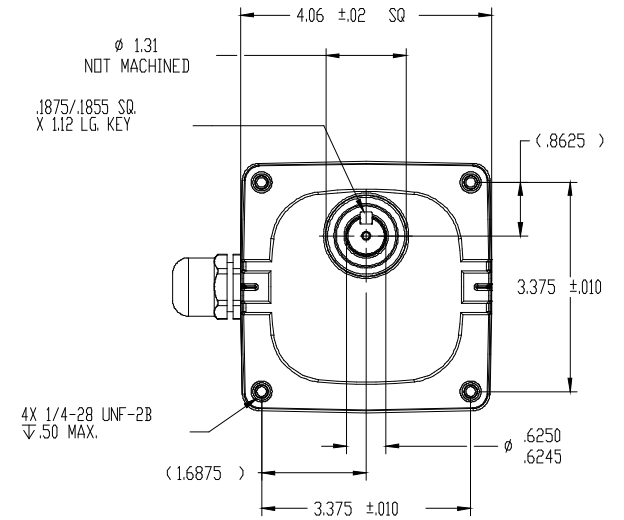

BODINE ELECTRIC COMPANY

PART NO./REV: INFS1205 B

DESCRIPTION:
GEARMOTOR 34B3BEBL-WX

SHEET:	1/1	UNLESS OTHERWISE SPECIFIED:
SCALE:	1:2	UNITS ARE IN INCHES [mm]
	B	TOLERANCES: XX:±.01 XXX:±.005
		ANGLES: X'±3° XX'±0.5°

REPRESENTATIVE OF MODEL NUMBER(S):

1079 1080 1082 1083 1084 1085 1086 1087 1088 1090 1092 1093