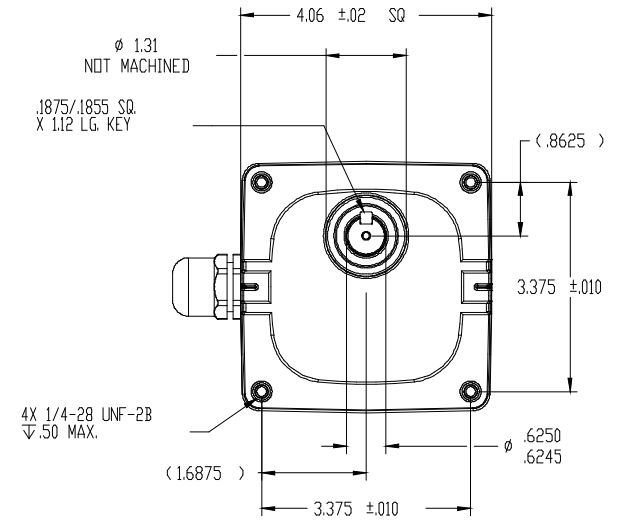

BODINE ELECTRIC COMPANY

PART NO./REV: INFS1206 B

DESCRIPTION:  
GEARMOTOR 34B3BEBL-WX

|        |     |                               |
|--------|-----|-------------------------------|
| SHEET: | 1/1 | UNLESS OTHERWISE SPECIFIED:   |
| SCALE: | 1:2 | UNITS ARE IN INCHES [mm]      |
|        | B   | TOLERANCES: XX:±.01 XXX:±.005 |
|        |     | ANGLES: X:±3° XX:±0.5°        |

REPRESENTATIVE OF MODEL NUMBER(S):

1279 1280 1282 1283 1284 1285 1286 1287 1288 1290 1292 1293