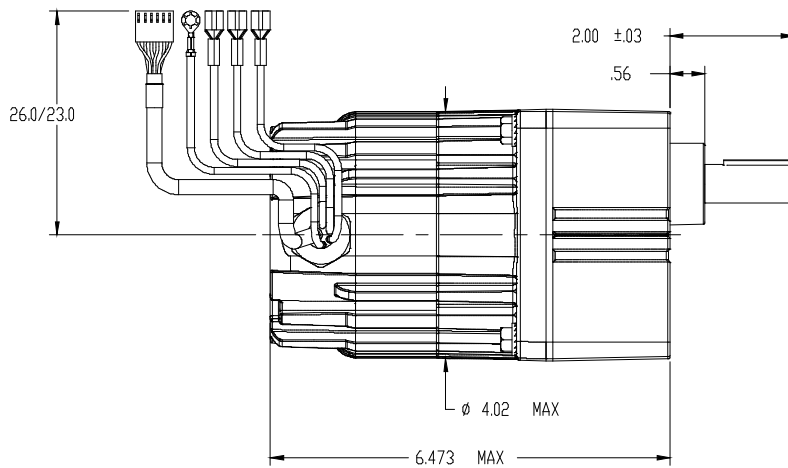

BODINE ELECTRIC COMPANY

PART NO./REV: INFS1206 B

DESCRIPTION:  
GEARMOTOR 34B3BEBL-WX

|        |     |                               |
|--------|-----|-------------------------------|
| SHEET: | 1/1 | UNLESS OTHERWISE SPECIFIED:   |
| SCALE: | 1:2 | UNITS ARE IN INCHES [mm]      |
|        | B   | TOLERANCES: XX:±.01 XXX:±.005 |
|        |     | ANGLES: X:±3° XX:±0.5°        |

REPRESENTATIVE OF MODEL NUMBER(S):

1279 1280 1282 1283 1284 1285 1286 1287 1288 1290 1292 1293