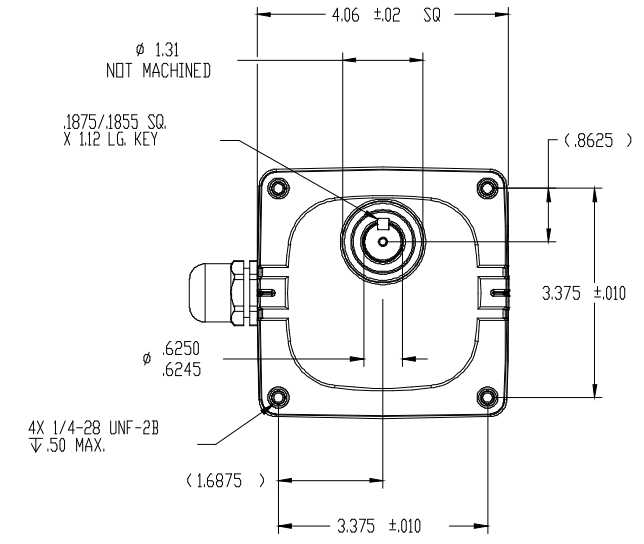

BODINE ELECTRIC COMPANY

PART NO./REV: INFS1207 B

DESCRIPTION: GEARMOTOR 34B3FEBL-WX	
SHEET: 1/1	UNLESS OTHERWISE SPECIFIED:
SCALE: 1:2	UNITS ARE IN INCHES [mm]
B	TOLERANCES: XX:±.01 XXX:±.005
	ANGLES: X:±3° X.X:±0.5°

REPRESENTATIVE OF MODEL NUMBER(S):
1109 1110 1112 1113 1114 1115 1116 1117 1118 1120 1122 1123