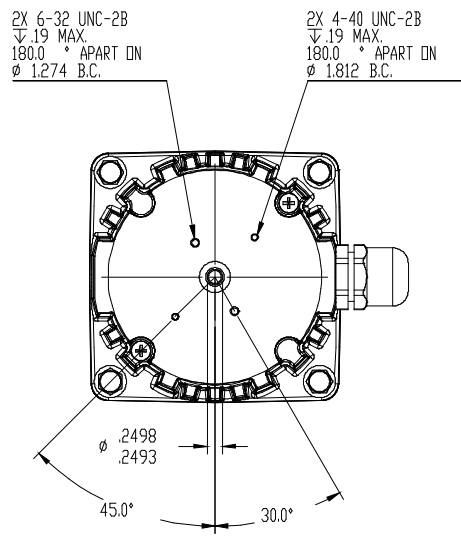

BODINE ELECTRIC COMPANY

PART NO./REV: INFS1207 B

DESCRIPTION: GEARMOTOR 34B3FEBL-WX	
SHEET: 1/1	UNLESS OTHERWISE SPECIFIED:
SCALE: 1:2	UNITS ARE IN INCHES [mm]
B	TOLERANCES: XX:±.01 XXX:±.005
	ANGLES: X:±3° X.X:±0.5°

REPRESENTATIVE OF MODEL NUMBER(S):
1109 1110 1112 1113 1114 1115 1116 1117 1118 1120 1122 1123