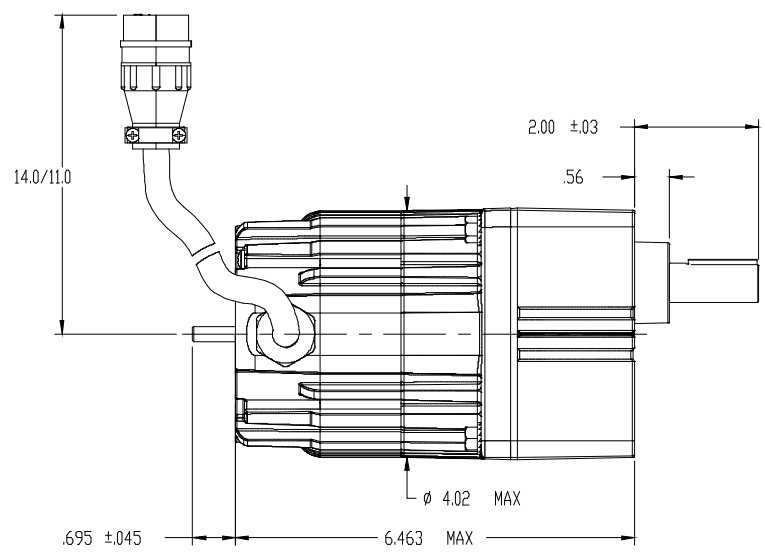

BODINE ELECTRIC COMPANY

PART NO./REV: INFS1207 B

DESCRIPTION: GEARMOTOR 34B3FEBL-WX	
SHEET: 1/1	UNLESS OTHERWISE SPECIFIED:
SCALE: 1:2	UNITS ARE IN INCHES [mm]
B	TOLERANCES: XX:±.01 XXX:±.005
	ANGLES: X:±3° X.X:±0.5°

REPRESENTATIVE OF MODEL NUMBER(S):
1109 1110 1112 1113 1114 1115 1116 1117 1118 1120 1122 1123