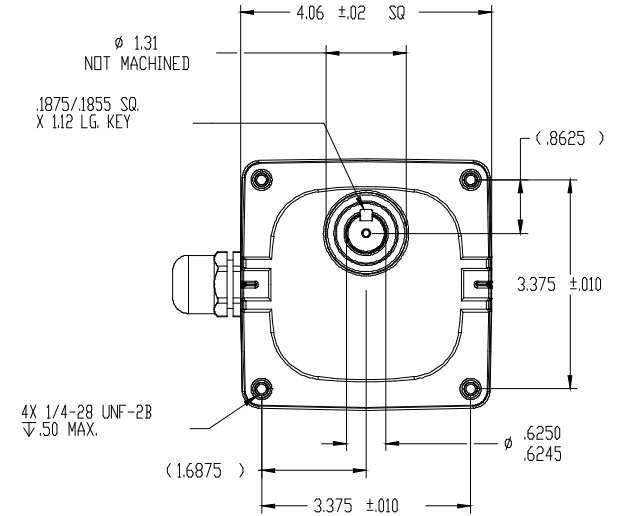

BODINE ELECTRIC COMPANY

PART NO./REV: INFS1208 B

DESCRIPTION:
GEARMOTOR 34B3FEBL-WX

SHEET:	1/1	UNLESS OTHERWISE SPECIFIED:
SCALE:	1:2	UNITS ARE IN INCHES [mm]
	B	TOLERANCES: XX:±.01 XXX:±.005
		ANGLES: X:±3° X.X:±0.5°

2X 6-32 UNC-2B
▽.19 MAX.
180.0° APART DN
Ø 1.274 B.C.

2X 4-40 UNC-2B
▽.19 MAX.
180.0° APART DN
Ø 1.812 B.C.

REPRESENTATIVE OF MODEL NUMBER(S):

1309 1310 1312 1313 1314 1315 1316 1317 1318 1320 1322 1323