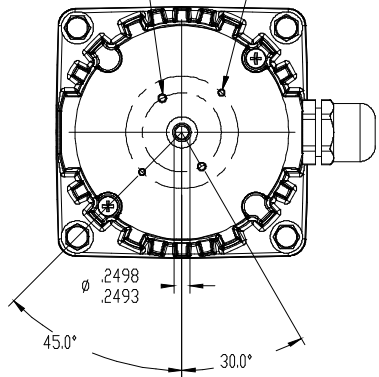

BODINE ELECTRIC COMPANY

PART NO./REV: INFS1208 B

DESCRIPTION:
GEARMOTOR 34B3FEBL-WX

SHEET:	1/1	UNLESS OTHERWISE SPECIFIED:
SCALE:	1:2	UNITS ARE IN INCHES [mm]
	B	TOLERANCES: XX:±.01 XXX:±.005
		ANGLES: X:±3° X.X:±0.5°

2X 6-32 UNC-2B
▽.19 MAX.
180.0° APART DN
Ø 1.274 B.C.

2X 4-40 UNC-2B
▽.19 MAX.
180.0° APART DN
Ø 1.812 B.C.

REPRESENTATIVE OF MODEL NUMBER(S):

1309 1310 1312 1313 1314 1315 1316 1317 1318 1320 1322 1323