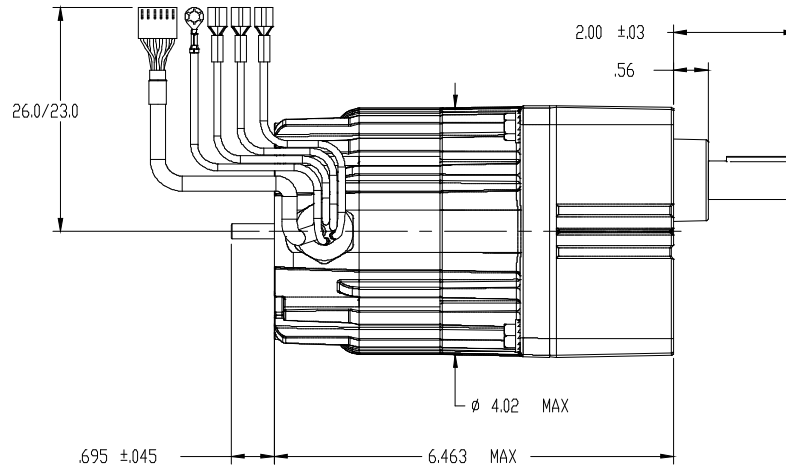

BODINE ELECTRIC COMPANY

PART NO./REV: INFS1208 B

DESCRIPTION:
GEARMOTOR 34B3FEBL-WX

SHEET:	1/1	UNLESS OTHERWISE SPECIFIED:
SCALE:	1:2	UNITS ARE IN INCHES [mm]
	B	TOLERANCES: XX:±.01 XXX:±.005
		ANGLES: X:±3° X.X:±0.5°

2X 6-32 UNC-2B
▽.19 MAX.
180.0° APART DN
Ø 1.274 B.C.

2X 4-40 UNC-2B
▽.19 MAX.
180.0° APART DN
Ø 1.812 B.C.

REPRESENTATIVE OF MODEL NUMBER(S):

1309 1310 1312 1313 1314 1315 1316 1317 1318 1320 1322 1323