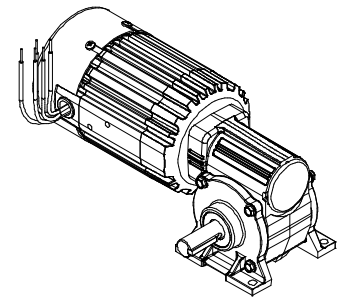

BODINE ELECTRIC COMPANY

PART NO./REV:	INFS0564	D
DESCRIPTION:	GEARMOTOR 34R6FEBL-5F	
SHEET:	1/1	UNLESS OTHERWISE SPECIFIED:
SCALE:	1:2	UNITS ARE IN INCHES [mm]
B		TOLERANCES: XX:±.01 XXX:±.005
		ANGLES: X:±3° XX:±0.5°

REPRESENTATIVE OF MODEL NUMBER(S):
 0511 0513 0514 0518 0519 0521 0522 0523 0524

4 3 2 1