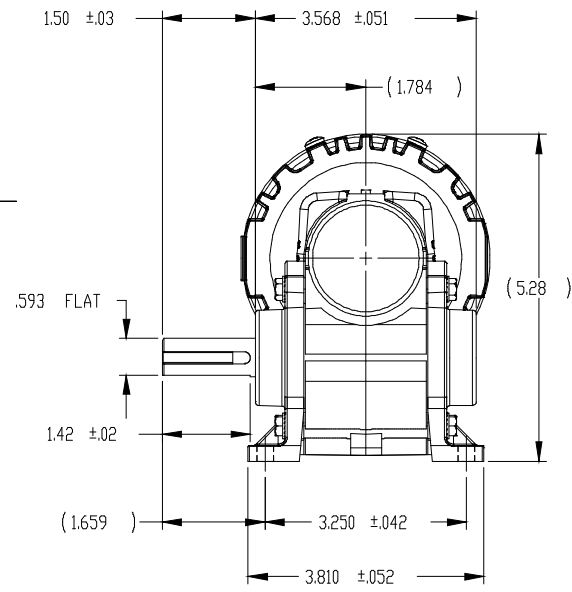

BODINE ELECTRIC COMPANY

PART NO./REV:	INFS0564	D
DESCRIPTION:	GEARMOTOR 34R6FEBL-5F	
SHEET:	1/1	UNLESS OTHERWISE SPECIFIED:
SCALE:	1:2	UNITS ARE IN INCHES [mm]
B		TOLERANCES: XX:±.01 XXX:±.005
		ANGLES: X:±3° XX:±0.5°

REPRESENTATIVE OF MODEL NUMBER(S):
 0511 0513 0514 0518 0519 0521 0522 0523 0524

4 3 2 1