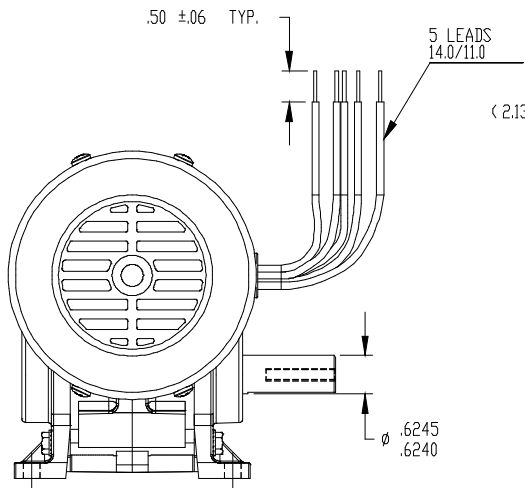

BODINE ELECTRIC COMPANY

PART NO./REV:	INFS0564	D
DESCRIPTION:	GEARMOTOR 34R6FEBL-5F	
SHEET:	1/1	UNLESS OTHERWISE SPECIFIED:
SCALE:	1:2	UNITS ARE IN INCHES [mm]
B		TOLERANCES: XX:±.01 XXX:±.005
		ANGLES: X:±3° XX:±0.5°

REPRESENTATIVE OF MODEL NUMBER(S):
 0511 0513 0514 0518 0519 0521 0522 0523 0524

4 3 2 1