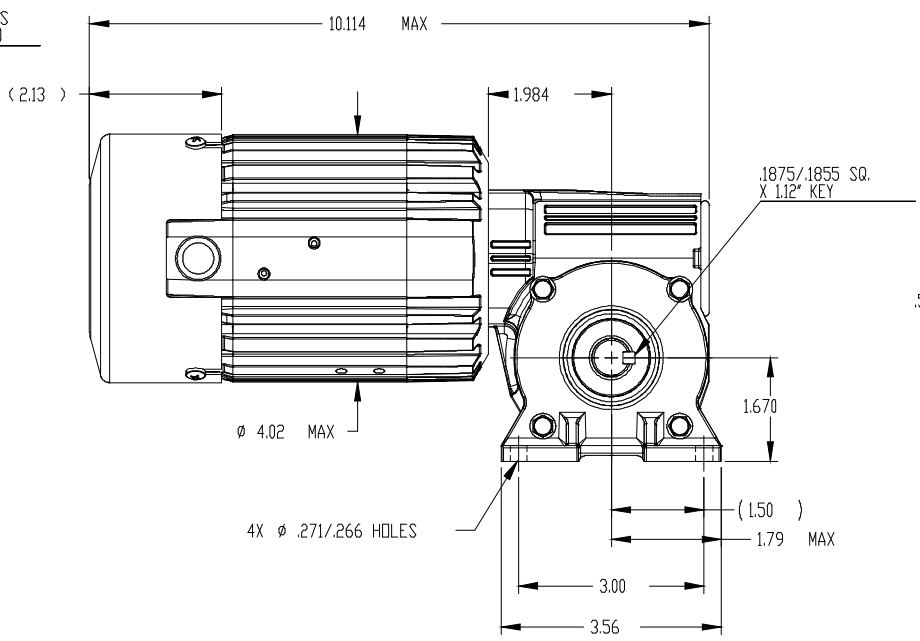

BODINE ELECTRIC COMPANY

PART NO./REV:	INFS0564	D
DESCRIPTION:	GEARMOTOR 34R6FEBL-5F	
SHEET:	1/1	UNLESS OTHERWISE SPECIFIED:
SCALE:	1:2	UNITS ARE IN INCHES [mm]
B		TOLERANCES: XX:±.01 XXX:±.005
		ANGLES: X:±3° XX:±0.5°

REPRESENTATIVE OF MODEL NUMBER(S):
 0511 0513 0514 0518 0519 0521 0522 0523 0524

4 3 2 1