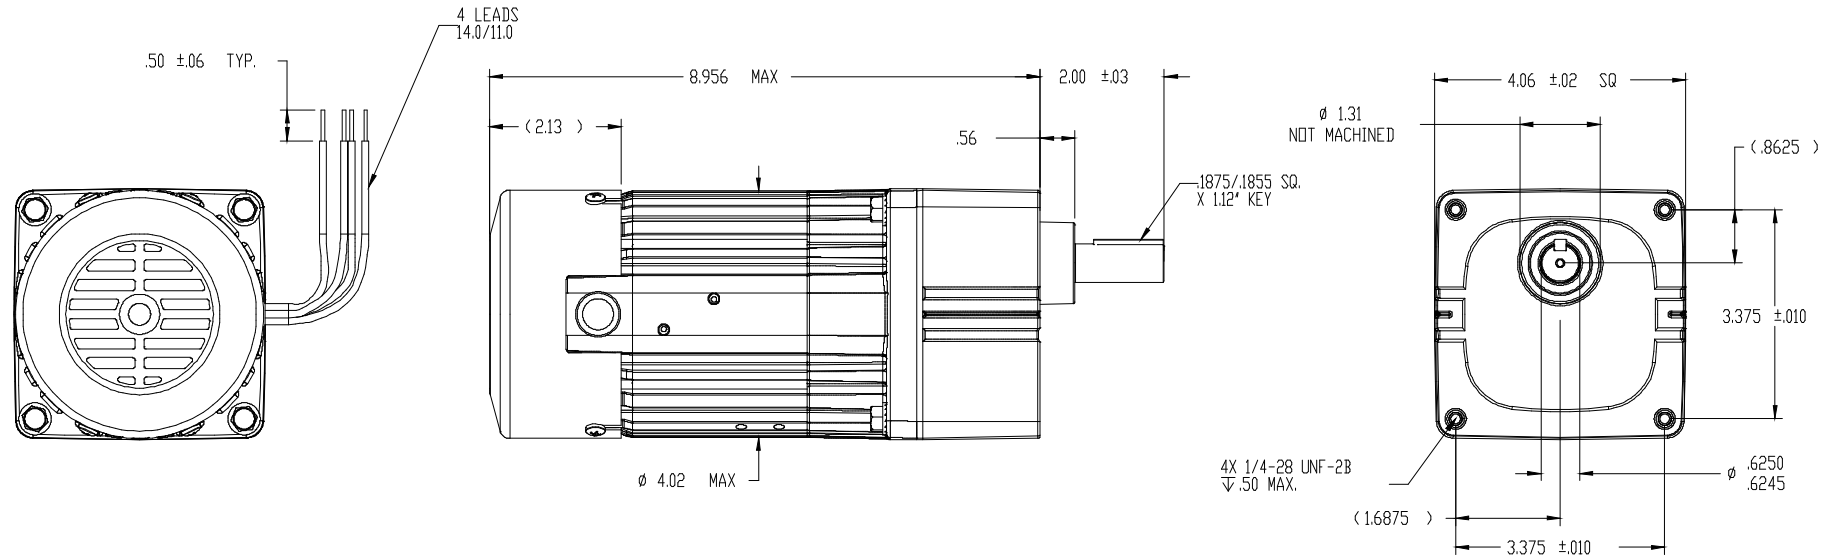

BODINE ELECTRIC COMPANY

PART NO./REV: INFS0960 B

DESCRIPTION:  
GEARMOTOR 34R6BF-WX

|        |     |                               |
|--------|-----|-------------------------------|
| SHEET: | 1/1 | UNLESS OTHERWISE SPECIFIED:   |
| SCALE: | 1:2 | UNITS ARE IN INCHES [mm]      |
|        | B   | TOLERANCES: XX:±.01 XXX:±.005 |
|        |     | ANGLES: X'±3° XX'±0.5°        |

REPRESENTATIVE OF MODEL NUMBER(S):

1010, 1012, 1014, 1016, 1019, 1021, 1023, 1025, 1027, 1029, 1032, 1034