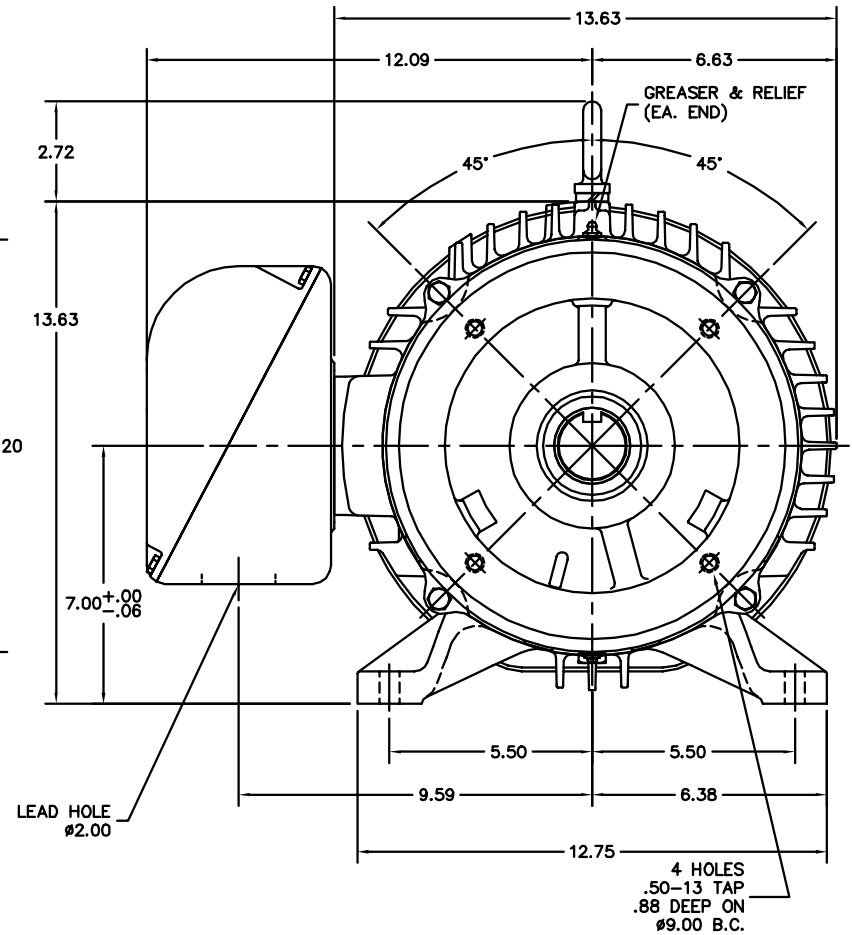

09LYF637

CUSTOMER IS RESPONSIBLE FOR DETERMINING THAT BALDOR'S PRODUCT WILL PERFORM SUITABLY IN THE INTENDED APPLICATION.

REV. DESC: REPLACED 09SF1117A01 WITH A05	VERSION: 05	TDR: 000000498629
REV. LTR: G	REVISD: 10:32:16 05/01/2009	BY: ENGAMGO
FILE: \AAA\00088\528		
MTL: -		

BALDOR • DODGE • RELIANCE

STD HORZ TEFC 284-6TSC

SH 1 of 1

09LYF637