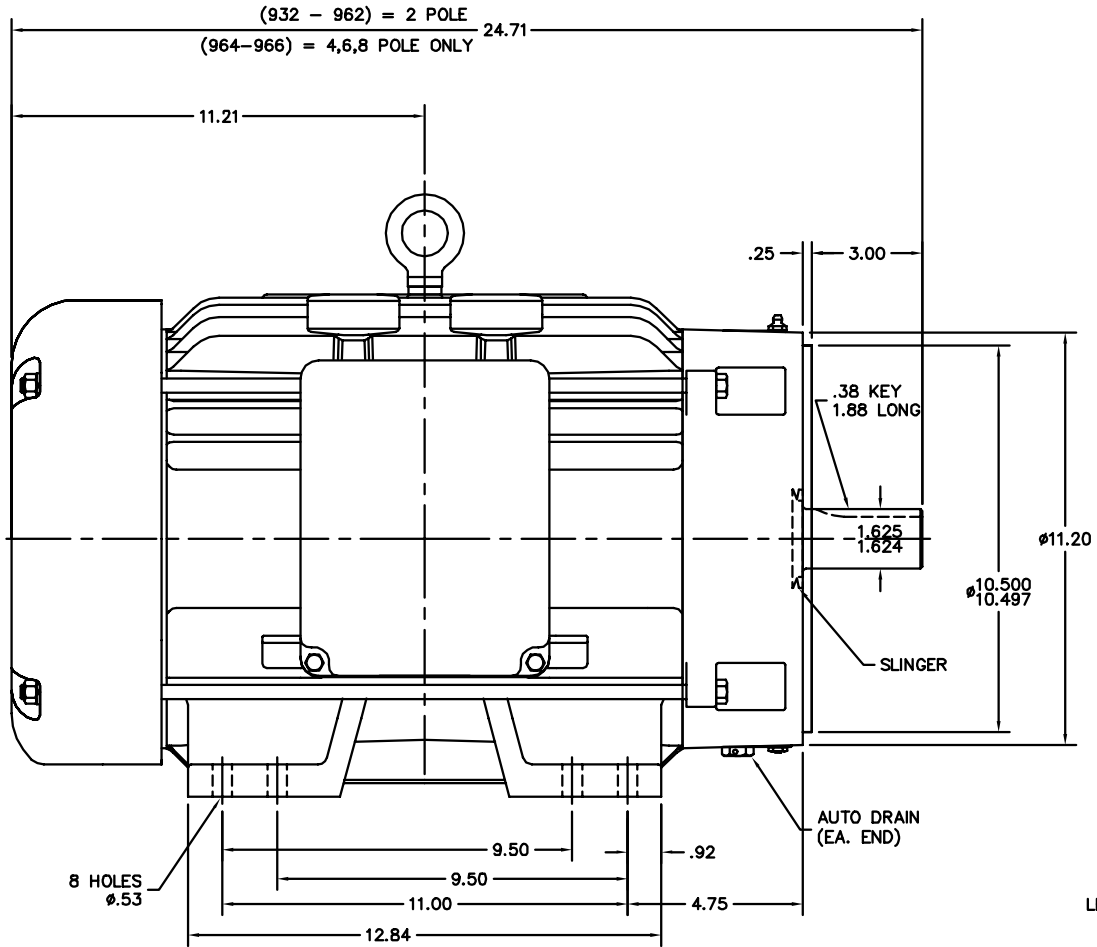

09LYF637

CUSTOMER IS RESPONSIBLE FOR DETERMINING THAT BALDOR'S PRODUCT WILL PERFORM SUITABLY IN THE INTENDED APPLICATION.

REV. DESC: REPLACED 09SF1117A01 WITH A05	VERSION: 05	TDR: 000000498629
REV. LTR: G	REVISD: 10:32:16 05/01/2009	BY: ENGAMGO
FILE: \AAA\00088\528		
MTL: -		

BALDOR • DODGE • RELIANCE

STD HORZ TEFC 284-6TSC

SH 1 of 1

09LYF637