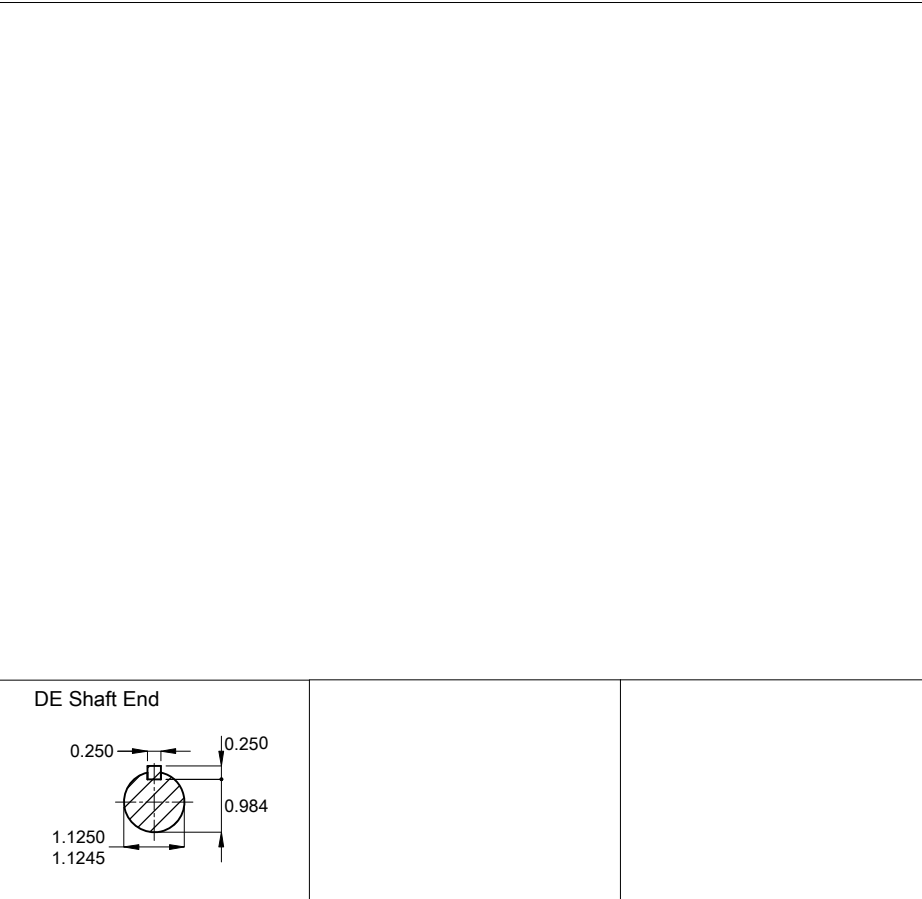

Grease outlet on endshields
Color RAL 5009
Painting plan 202E
Mounting B3R(D)

5 HP 04 Poles 60 Hz										A	
Scale 1 : 6											
HYBRISUSER										00	
ECM	LOC	SUMMARY OF MODIFICATIONS					EXECUTED	CHECKED	RELEASED	DATE	VER
EXECUTED	HYBRISUSER	THREE PH. MOTOR IEEE 841 W22 NEMA PREM. EFF.					PREVIEW		WDD 00		
CHECKED		FRAME 182/4T IP56 TEFC					SHEET 1 / 1				
RELEASED											
REL. DATE											