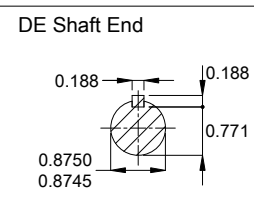

				1.5 HP 04 Poles 60 Hz		A	
				Scale		1 : 4	
				HYBRISUSER		00	
				EXECUTED		CHECKED	
				RELEASED		DATE	
				REL. DATE		VER	
				THREE PH. MOTOR IEEE 841 W22 NEMA PREM. EFF.		PREVIEW	
				FRAME 143/5TC IP56 TEFC		WDD 00	
				SHEET		1 / 1	