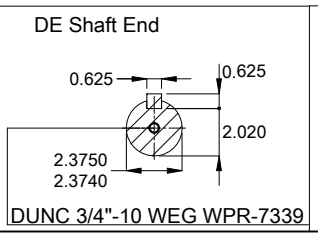

										60 HP 04 Poles 60 Hz		A				
										Scale		1 : 11				
										HYBRISUSER		00				
										EXECUTED		CHECKED	RELEASED	DATE	VER	
										EXECUTED		HYBRISUSER	THREE PH. MOTOR W22 NEMA PREM. EFF.		PREVIEW WDD 00 SHEET 1 / 1	
										CHECKED		FRAME 364/5TC IP55 TEFC				
										RELEASED						
										REL. DATE						

Without vertical jackscrews
Color RAL 5009
Painting plan 203A
Mounting B34D