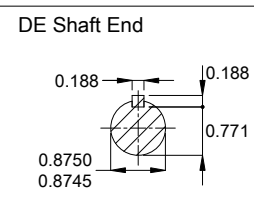

Space heaters 110-127 V / 200-240 V		DE Shaft End		1 HP 06 Poles 60 Hz		Scale 1 : 4		HYBRISUSER		00	
Color RAL 5009		0.188 0.188						EXECUTED		CHECKED	
Painting plan 202E		0.8750 0.8745						ECM		LOC	
Mounting NEMA F-1		0.771						SUMMARY OF MODIFICATIONS		EXECUTED	
Mounting B3R(D)								THREE PH. MOTOR COOLING TOWER W22 NEMA PREM. EFF.		RELEASED	
								FRAME 143/5T IP55 TEFC		DATE	
								REL. DATE		VER	