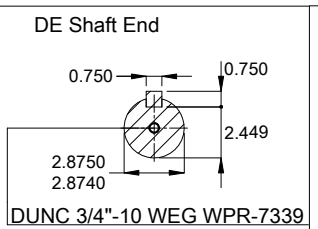

50 HP 08 Poles 60 Hz										A	
Scale 1 : 12											
HYBRISUSER										00	
ECM	LOC	SUMMARY OF MODIFICATIONS					EXECUTED	CHECKED	RELEASED	DATE	VER
EXECUTED	HYBRISUSER	THREE PH. MOTOR IEEE 841 W22 NEMA PREM. EFF.					PREVIEW		WDD 00		
CHECKED		FRAME 404/5T IP56 TEFC					SHEET 1 / 1				
RELEASED											
REL. DATE											

- Without vertical jackscrews
- Grease outlet on endshields
- Color RAL 5009
- Painting plan 222E
- Mounting B3R(D)