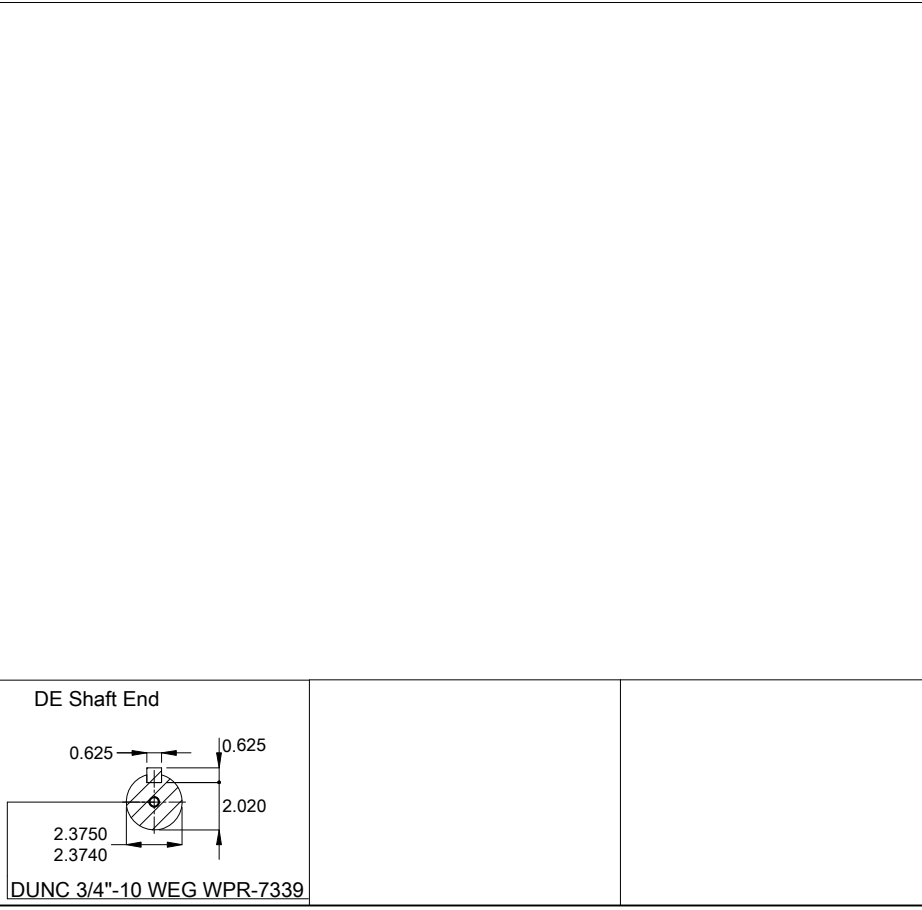

Color RAL 5009  
 Painting plan 203A  
 Mounting NEMA F-1  
 Mounting B3R(D)

40 HP 06 Poles 60 Hz										A	
Scale 1 : 11											
HYBRISUSER										00	
ECM	LOC	SUMMARY OF MODIFICATIONS					EXECUTED	CHECKED	RELEASED	DATE	VER
EXECUTED	HYBRISUSER	THREE PH. MOTOR W40 NEMA PREM. EFF.					PREVIEW		WDD 00		
CHECKED		FRAME 364/5T IP23 ODP					SHEET 1 / 1				
RELEASED											
REL. DATE											