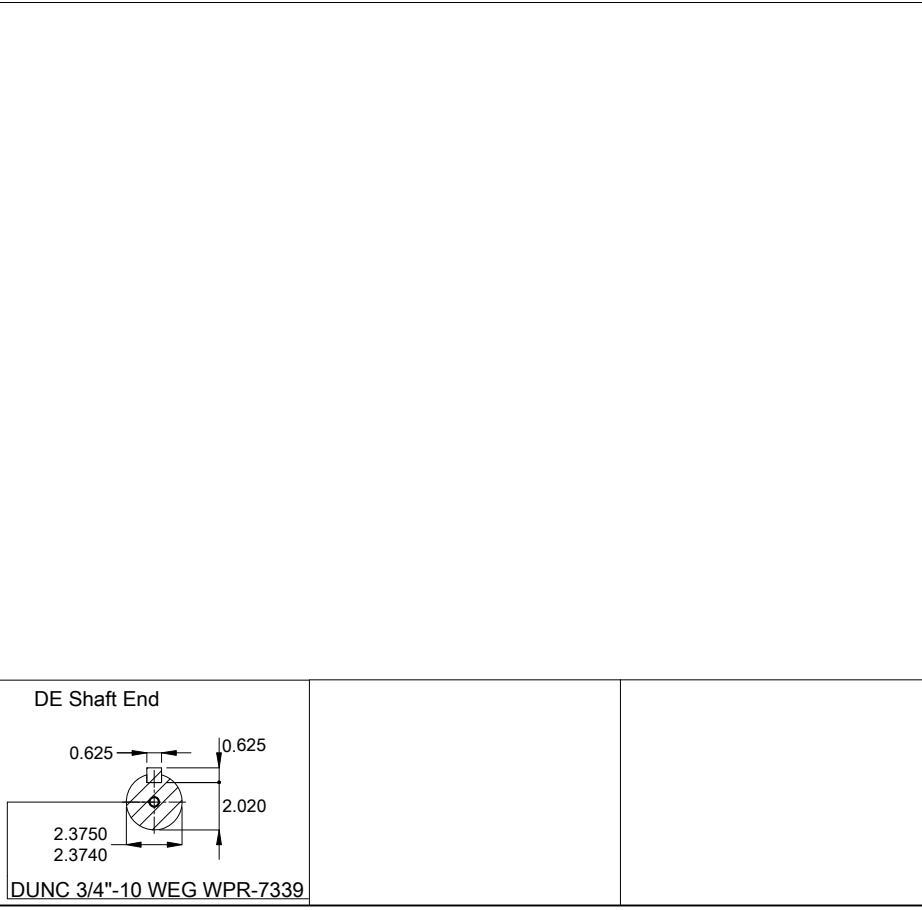

Color RAL 5009
Painting plan 203A
Mounting NEMA F-1
Mounting B3R(D)

60 HP 04 Poles 60 Hz										A	
Scale 1 : 11											
HYBRISUSER										00	
ECM	LOC	SUMMARY OF MODIFICATIONS					EXECUTED	CHECKED	RELEASED	DATE	VER
EXECUTED	HYBRISUSER	THREE PH. MOTOR W40 NEMA PREM. EFF.					PREVIEW		WDD 00		
CHECKED		FRAME 364/5T IP23 ODP					SHEET 1 / 1				
RELEASED											
REL. DATE											