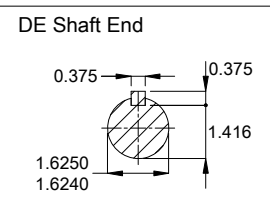

NDE sealing - V ring
 Color Munsell N 1 matte black
 Painting plan 207N
 Mounting MARKET W-6/V17R(D)
 Mounting W-6/V17R(D)

20 HP 02 Poles 60 Hz										A	
Scale 1 : 8											
HYBRISUSER										00	
ECM	LOC	SUMMARY OF MODIFICATIONS					EXECUTED	CHECKED	RELEASED	DATE	VER
EXECUTED	HYBRISUSER	THREE PH. MOTOR ROLLED STEEL NEMA PREM. EFF.						PREVIEW			
CHECKED		FRAME 254/6TC IP55 TEFC						WDD	00		
RELEASED								SHEET	1 / 1		
REL. DATE											