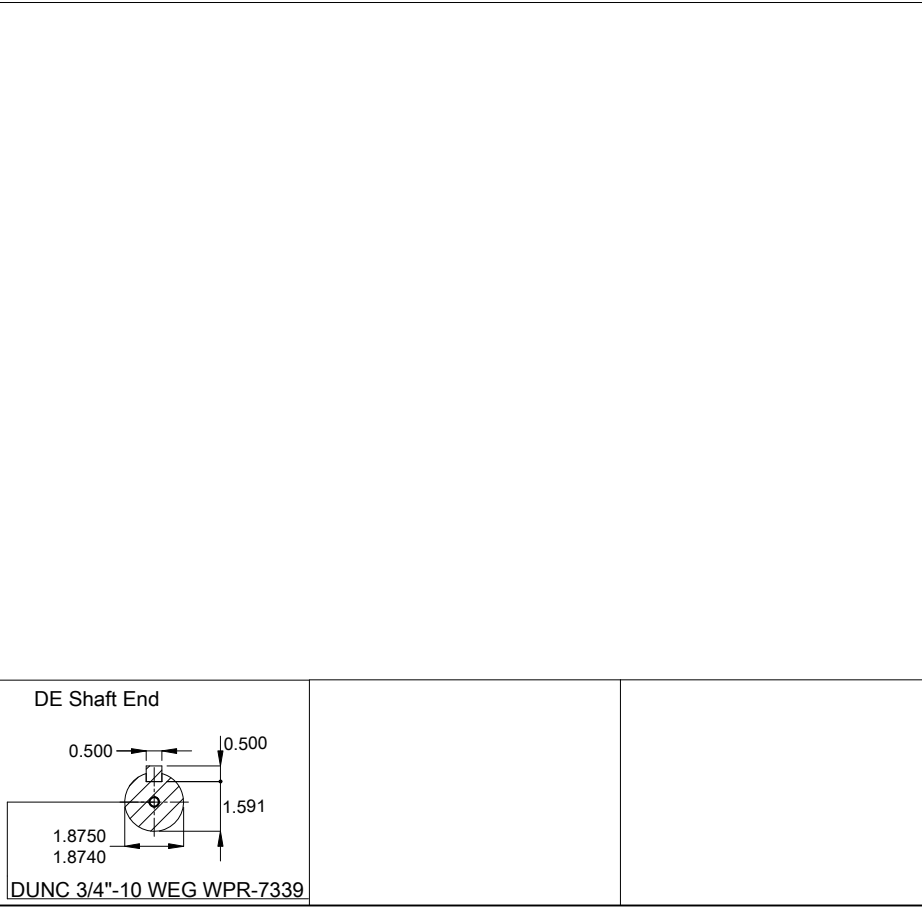

Color RAL 5009
Painting plan 203A
Mounting NEMA F-1
Mounting B34D

75 HP 02 Poles 60 Hz										A	
Scale										1 : 11	
HYBRISUSER										00	
ECM	LOC	SUMMARY OF MODIFICATIONS					EXECUTED	CHECKED	RELEASED	DATE	VER
EXECUTED	HYBRISUSER	THREE PH. MOTOR W40 NEMA PREM. EFF.					PREVIEW		WDD 00		
CHECKED		FRAME 364/5TSC IP23 ODP					SHEET		1 / 1		
RELEASED											
REL. DATE											