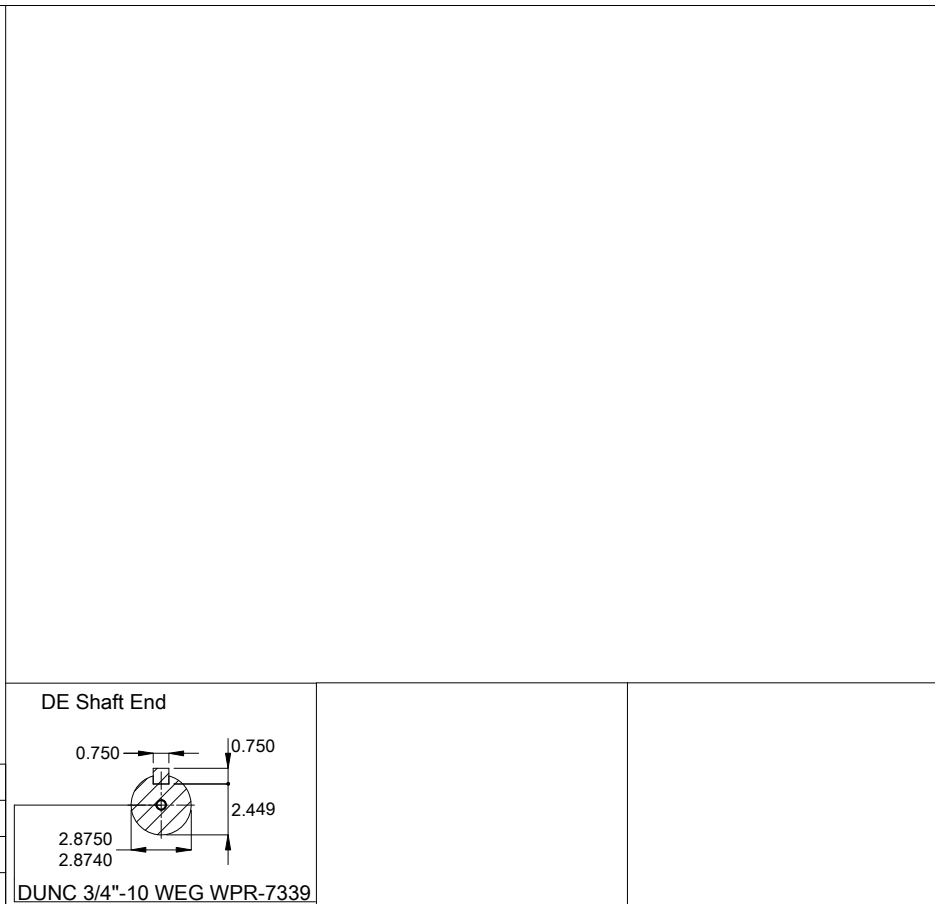

Color RAL 5009
Painting plan 203A
Mounting NEMA F-1
Mounting B3R(D)

125 HP 04 Poles 60 Hz										A	
Scale 1 : 12											
HYBRISUSER										00	
ECM	LOC	SUMMARY OF MODIFICATIONS					EXECUTED	CHECKED	RELEASED	DATE	VER
EXECUTED	HYBRISUSER	THREE PH. MOTOR W40 NEMA PREM. EFF.					PREVIEW		WDD 00		
CHECKED		FRAME 404/5T IP23 ODP					SHEET 1 / 1				
RELEASED											
REL. DATE											