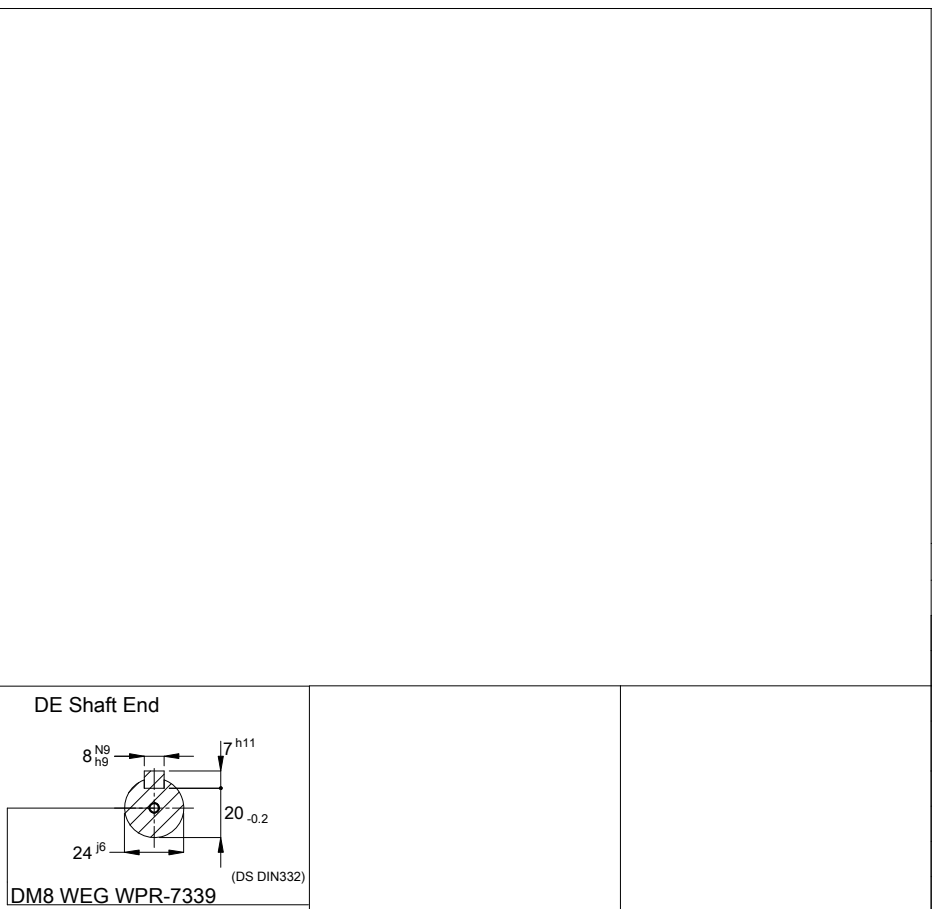

Color RAL 7022
Painting plan 207N
Mounting B3L(E)

0.75 HP 08 Poles 60 Hz										A	
Scale										1 : 4	
HYBRISUSER										00	
ECM	LOC	SUMMARY OF MODIFICATIONS					EXECUTED	CHECKED	RELEASED	DATE	VER
EXECUTED	HYBRISUSER	THREE PH. MOTOR MULTIMOUNTIN HIGH EFF.						PREVIEW			
CHECKED		FRAME 90S/L IP55 TEFC						WDD	00		
RELEASED								SHEET	1 / 1		
REL. DATE											