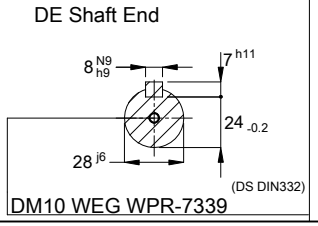

D			3 HP 04 Poles 60 Hz		A
			Scale 1 : 5		
E	Connection cables connected in the high voltage			HYBRISUSER	00
	Bearing cap			EXECUTED	CHECKED
	Outlet leads directed to up when looking at shaft end			RELEASED	DATE
	Color RAL 5009			REL. DATE	

Mounting B5R(D)

ECM	LOC	SUMMARY OF MODIFICATIONS	EXECUTED	CHECKED	RELEASED	DATE	VER
EXECUTED	HYBRISUSER	THREE PH. MOTOR MULTIMOUNTIN IE3					
CHECKED		FRAME 100L IP55 TEFC					
RELEASED							
REL. DATE							