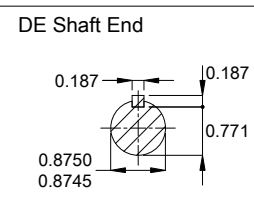

With drip cover  
 Color Munsell N 1 matte black  
 Painting plan 207N  
 Mounting MARKET W-6/V18R(D)  
 Mounting W-6/V18R(D)

ECM	LOC	SUMMARY OF MODIFICATIONS	EXECUTED	CHECKED	RELEASED	DATE	VER
EXECUTED	HYBRISUSER	THREE PH. MOTOR ROLLED STEEL NEMA PREM. EFF.					
CHECKED		FRAME 143/5TC IP21 ODP					
RELEASED							
REL. DATE							

1.5 HP 02 Poles 60 Hz A

Scale 1 : 4

			HYBRISUSER				00
ECM	LOC	SUMMARY OF MODIFICATIONS	EXECUTED	CHECKED	RELEASED	DATE	VER
EXECUTED	HYBRISUSER	THREE PH. MOTOR ROLLED STEEL NEMA PREM. EFF.					
CHECKED		FRAME 143/5TC IP21 ODP					
RELEASED							
REL. DATE							