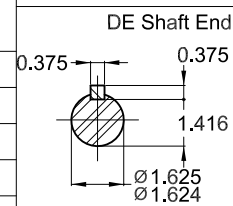

- Cables are labeled
- Color Munsell N 1 matte black
- Painting plan 203A
- Mounting NEMA F-1
- Mounting B3R(D)

15 HP 04 Poles 60Hz A

WEG ELECTRIC CORPORATION - WEC

[1:6]

ECM	LOC	SUMMARY OF MODIFICATIONS	EXECUTED	CHECKED	RELEASED	DATE	VER
EXECUTED	NSCHMDT	THREE PHASE W40 MOTOR NEMA PREMIUM EFF FRAME 254T IP23 ODP					
CHECKED	FERNANDOLUIS						
RELEASED	MARLONB						
REL DT.	20.03.2019	WMO Jaragua do Sul	Product Engineering	SHEET 1 / 1			