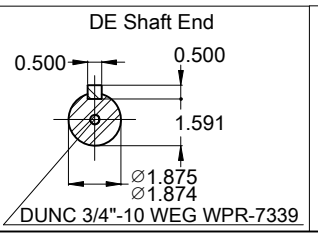

- Nameplate with inverter line information
- Design A
- C4 DE bearing
- Space heaters 110-127 V / 200-240 V
- Internal AEGIS ground ring on the DE
- NDE endshield with electrically insulated bearing hub
- Color RAL 5009
- Painting plan 203A
- Mounting NEMA F-1
- Mounting B3R(D)

100 HP 02 Poles 60 Hz						A
WEG ELECTRIC CORPORATION - WEC						
						1:8
ALTERADO CFME CLAIM 422932869				MIGUELCS	ELIOM	04.12.2025 04
ALTERADO CFME CLAIM 422932869				MIGUELCS	ELIOM	04.12.2025 03
ECM	LOC	SUMMARY OF MODIFICATIONS		EXECUTED	CHECKED	RELEASED
EXECUTED	PIRWUSER	THREE PH. MOTOR W40 NEMA PREM. EFF. FRAME 364/5TS IP23 ODP		<div style="display: flex; justify-content: space-between; align-items: center;"> 1148217658 </div>		
CHECKED	TIAGOGB					
RELEASED	TIAGOGB					
REL. DATE	20.11.2020	WMO	JARAGUA DO SUL	[Engenharia de Produto]	SHEET	1 / 1