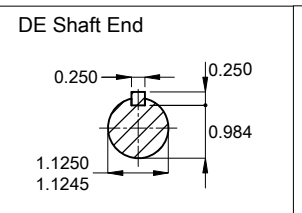

C

D

E

Color RAL 5009  
 Painting plan 207A  
 Mounting NEMA F-1  
 Mounting B3R(D)

5 HP 04 Poles 60 Hz A

Scale 1 : 6

						HYBRISUSER				00
ECM	LOC	SUMMARY OF MODIFICATIONS				EXECUTED	CHECKED	RELEASED	DATE	VER
EXECUTED	HYBRISUSER	THREE PH. MOTOR W22 NEMA PREM. EFF. FRAME 182/4T IP55 TEFC				<b>PREVIEW</b> WDD 00				
CHECKED										
RELEASED										
REL. DATE										
						SHEET	1 / 1			