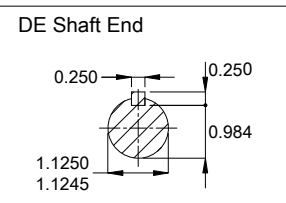

C

D

E

Color RAL 5009
 Painting plan 207A
 Mounting NEMA F-1
 Mounting B3R(D)

5 HP 02 Poles 60 Hz										A	
Scale 1 : 6											
HYBRISUSER										00	
ECM	LOC	SUMMARY OF MODIFICATIONS					EXECUTED	CHECKED	RELEASED	DATE	VER
EXECUTED	HYBRISUSER	THREE PH. MOTOR W22 NEMA PREM. EFF.						PREVIEW			
CHECKED		FRAME 182/4T IP55 TEFC						WDD	00		
RELEASED								SHEET	1 / 1		
REL. DATE											