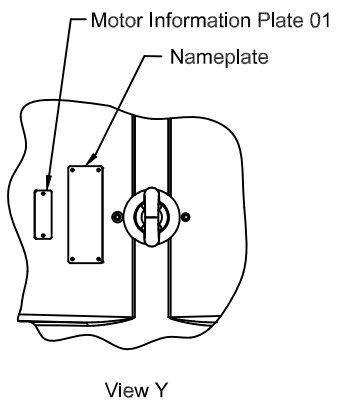

Bearing	Quantity grease(g)
Bearing NDE	10
Bearing DE	10

Bearing		Lubricant	
DE	6314-C4	MOBIL POLYREX EM	
NDE	6314-C4	MOBIL POLYREX EM	

450 HP 02 Poles 60 Hz A

WEG HOUSE ACCOUNT MOTORS

- Space heaters 110-127 V / 200-240 V
- Bearings relubrication interval 1200h
- NDE endshield with electrically insulated bearing hub
- Color RAL 5009
- Painting plan 203A
- Mounting NEMA F-1
- Mounting B3R(D)