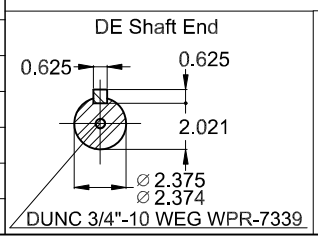

Bearing	Quantity grease(g)
Bearing NDE	10
Bearing DE	10

Bearing		Lubricant	
DE	6314-C4	MOBIL POLYREX EM	
NDE	6314-C4	MOBIL POLYREX EM	

450 HP 02 Poles 60 Hz A

WEG HOUSE ACCOUNT MOTORS

- Space heaters 110-127 V / 200-240 V
- Bearings relubrication interval 1200h
- NDE endshield with electrically insulated bearing hub
- Color RAL 5009
- Painting plan 203A
- Mounting NEMA F-1
- Mounting B3R(D)

Dimensions in inches

XME A3