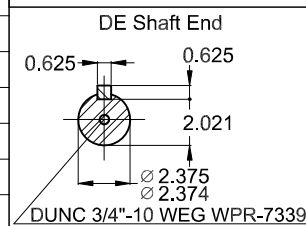

Bearing	Quantity grease(g)
DE bearing	10
NDE bearing	10

Bearing		Lubricant	
DE	6314-C4	MOBIL POLYREX EM	
NDE	6314-C4	MOBIL POLYREX EM	

600 HP 02 Poles 60 Hz A

WEG HOUSE ACCOUNT MOTORS

				1:12				
DOCUMENTO NOVO 422232361		CRANGHETTI	RMOLLER		01			
DOCUMENTO NOVO 422232361		CRANGHETTI	MARLONN	MARLONN	24.04.2024 00			
ECM	LOC	SUMMARY OF MODIFICATIONS		EXECUTED	CHECKED	RELEASED	DATE	VER
EXECUTED	CRANGHETTI	THREE PH. MOTOR W40 NEMA PREM. EFF.		1524621285				
CHECKED	MARLONN	FRAME 447/9TS IP23 ODP		WDD 01				
RELEASED	MARLONN			SHEET		1 / 1		
REL. DATE	24.04.2024	WMO	Jaragua do Sul	Product Engineering				

A

B

C

D

E

Space heaters 110-127 V / 200-240 V
Bearings relubrication interval 1200h
NDE endshield with electrically insulated bearing hub
Color RAL 5009
Painting plan 203A
Mounting NEMA F-1
Mounting B3R(D)

Dimensions in inches

XME A3