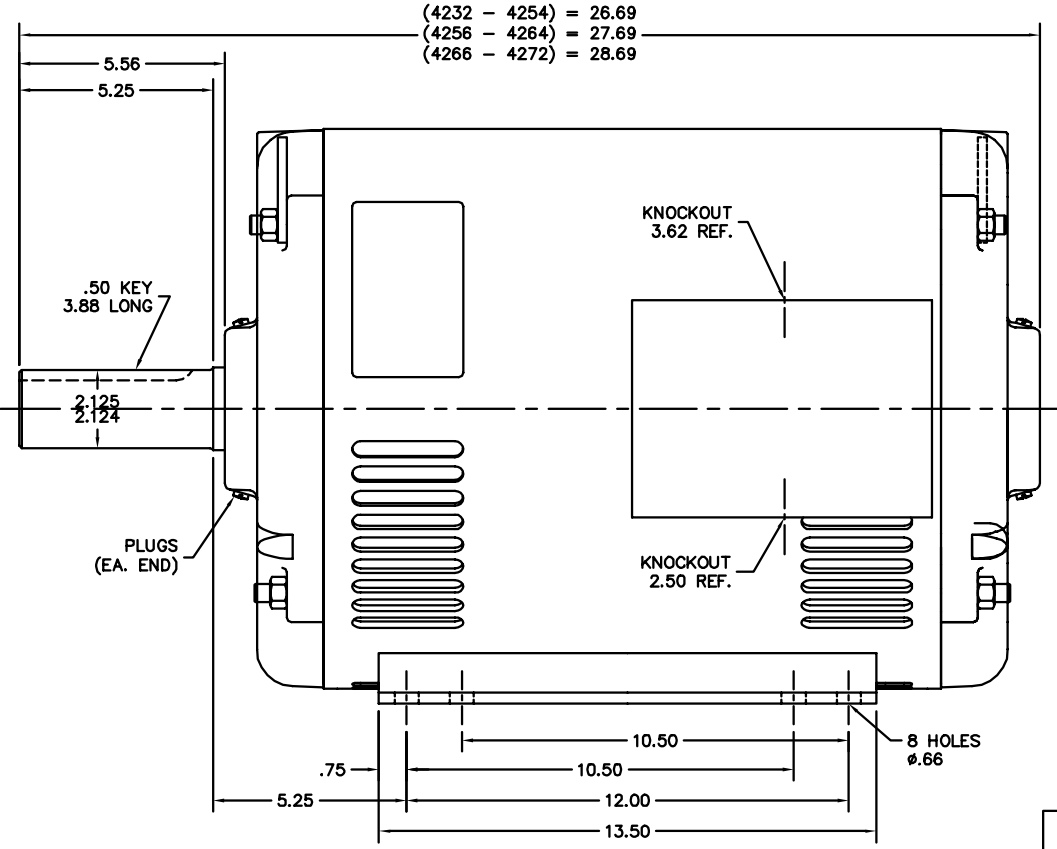

42LYE133

CUSTOMER IS RESPONSIBLE FOR DETERMINING THAT BALDOR'S PRODUCT WILL PERFORM SUITABLY IN THE INTENDED APPLICATION.

REV. DESC: ADDED 1/2 SH GND MTG	VERSION: 01	TDR: 00000722673
REV. LTR: A	REVISED: 01:06:31 12/06/2011	BY: ENSHABO
FILE: \AAA\00137\616		
MTL: -		

BALDOR

HORZ OPSB 324-6T F2 HVAC MTR W/1/2 SH GND MTG
SH 1 of 1

42LYE133