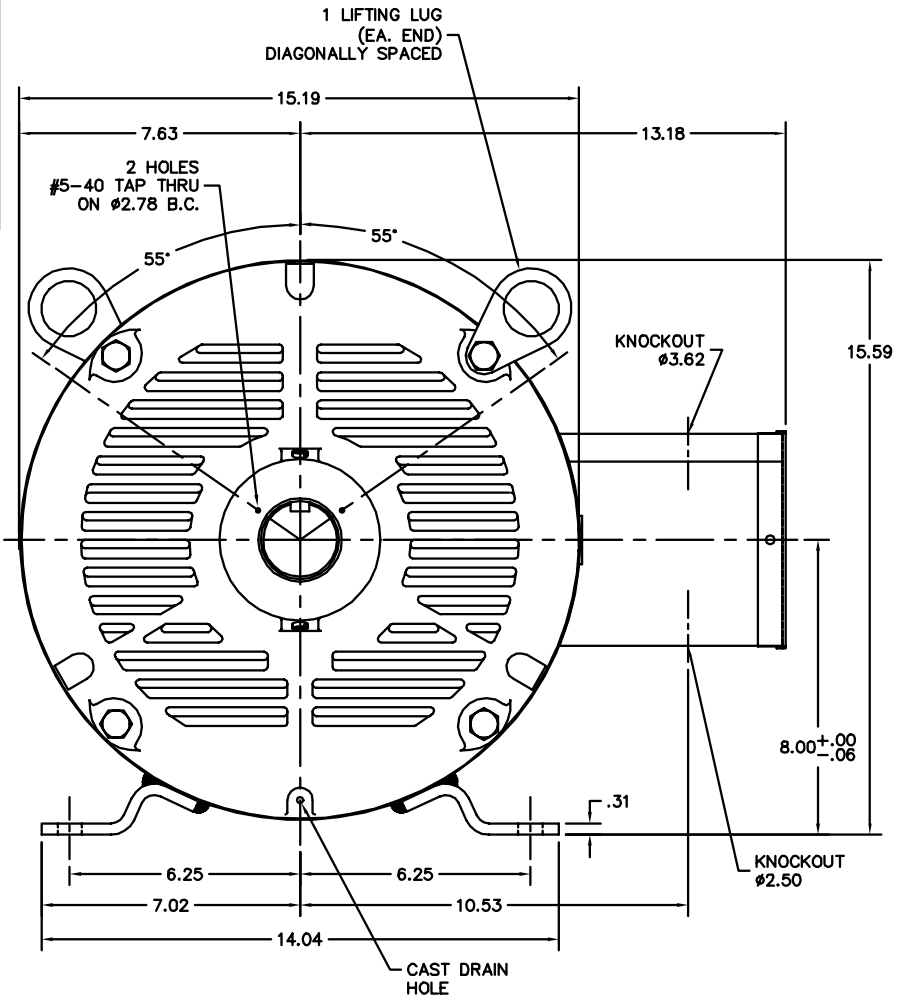

42LYE133

CUSTOMER IS RESPONSIBLE FOR DETERMINING THAT BALDOR'S PRODUCT WILL PERFORM SUITABLY IN THE INTENDED APPLICATION.

REV. DESC: ADDED 1/2 SH GND MTG	VERSION: 01	TDR: 00000722673
REV. LTR: A	REVISED: 01:06:31 12/06/2011	BY: ENSHABO
FILE: \AAA\00137\616		
MTL: -		

BALDOR

HORZ OPSB 324-6T F2 HVAC MTR W/1/2 SH GND MTG
SH 1 of 1

42LYE133