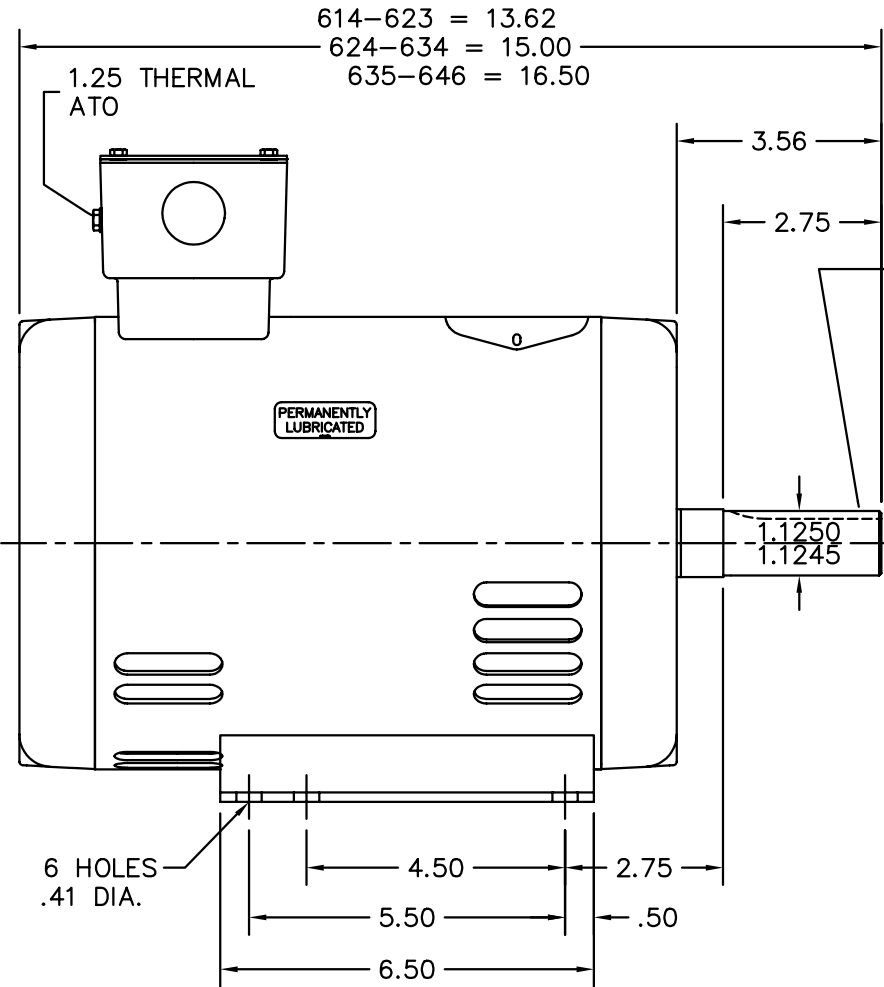

36LYH650

CUST. NAME		CUST. P.O.		CERTIFIED BY		MODEL		INSUL		AMB	
H.P.		MTG		TYPE		R.P.M.		VOLTS		ENCL	
PHASE		FREQ		FRAME							
REV. LTR: A						BY: SSS		REVISED: 12/15/98 10:39		TDR: 0169072	
059HΛ79Σ						FILE: AAA00035730		MDL: -		MTL: -	
BALDOR ELECTRIC Co.						HORZ 182-4T OPSB 36M W/ATO IN KOBX, & NP @ 12:00					