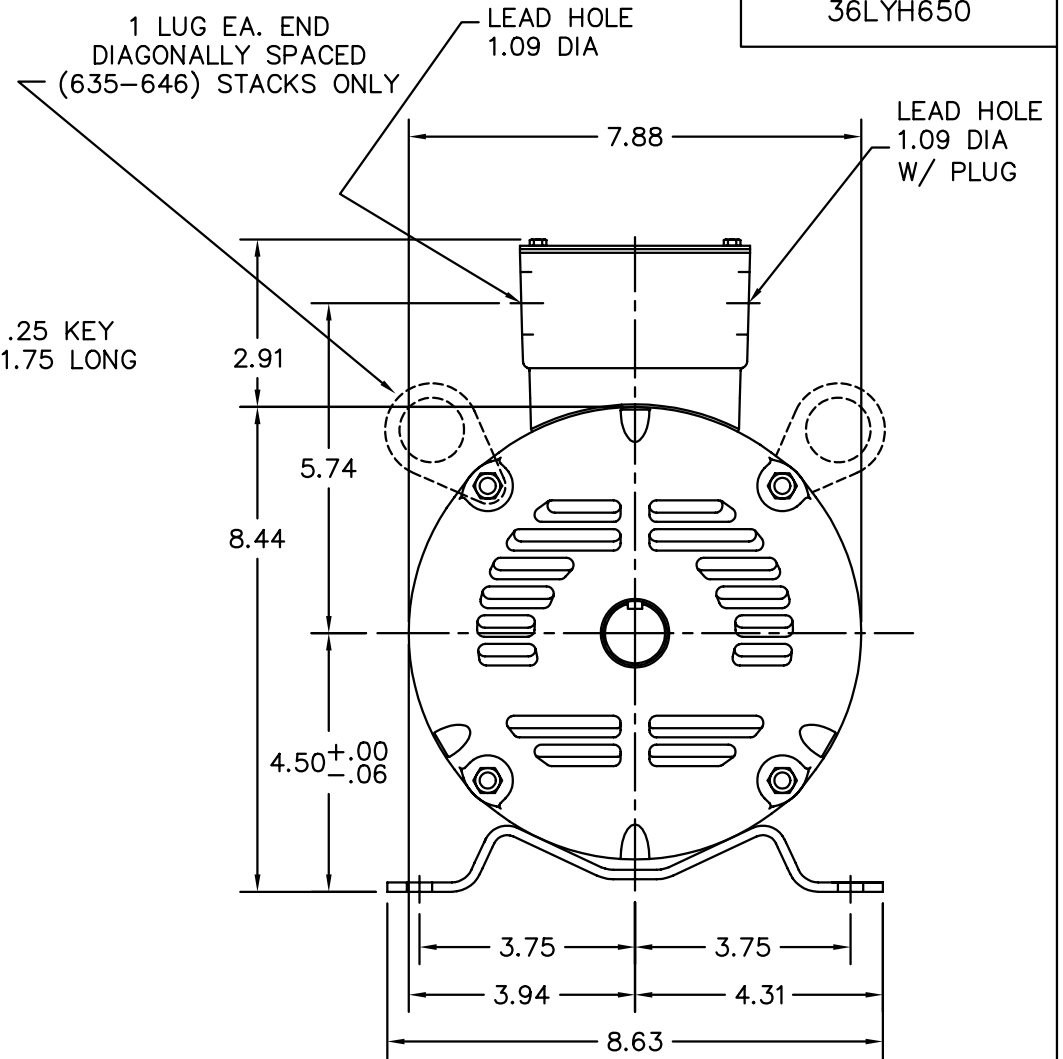

36LYH650

CUST. NAME		CUST. P.O.		CERTIFIED BY		MODEL		INSUL		AMB	
H.P.		MTG		TYPE		R.P.M.		VOLTS		ENCL	
PHASE		FREQ		FRAME							
REV. LTR: A						BY: SSS		REVISED: 12/15/98 10:39		TDR: 0169072	
059HΛ79Σ						FILE: AAA00035730		MDL: -		MTL: -	
BALDOR ELECTRIC Co.						HORZ 182-4T OPSB 36M W/ATO IN KOBX, & NP @ 12:00					