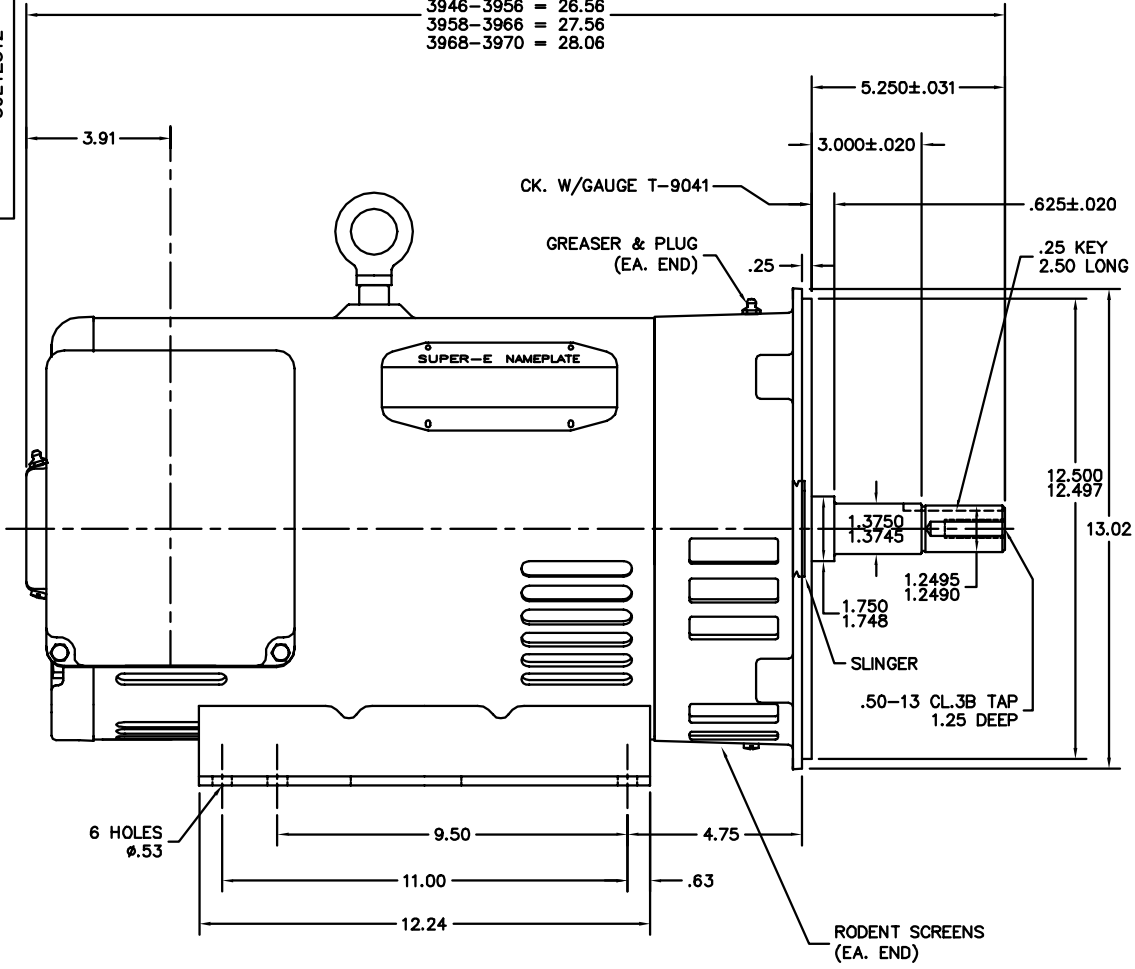

39LYE312

3920-3944 = 25.06  
3946-3956 = 26.56  
3958-3966 = 27.56  
3968-3970 = 28.06

UNDERCUT DETAIL

CUSTOMER IS RESPONSIBLE FOR DETERMINING THAT BALDOR'S PRODUCT WILL PERFORM SUITABLY IN THE INTENDED APPLICATION.

REV. DESC: REVISED TO SHOW PURCHASE BAND CHG		
REV. LTR: A	VERSION: 01	TDR: 00000508571
FILE: \AAA\00164\335	REVISED: 02:06:08 08/12/2009	BY: ENGAMGO
MTL: -		

**BALDOR • DODGE • RELIANCE**

HORZ OPSB 284-6JM W/312 BRG & RODENT SCREENS, SUPER-E

SH 1 of 1

39LYE312