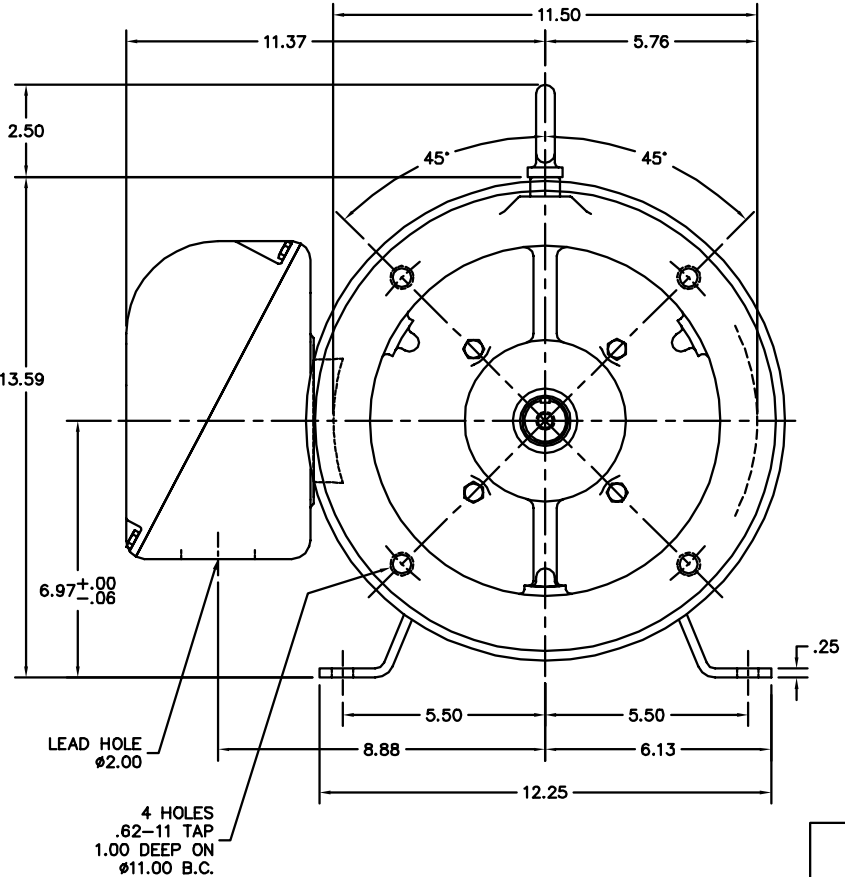

39LYE312

3920-3944 = 25.06  
3946-3956 = 26.56  
3958-3966 = 27.56  
3968-3970 = 28.06

UNDERCUT DETAIL

CUSTOMER IS RESPONSIBLE FOR DETERMINING THAT BALDOR'S PRODUCT WILL PERFORM SUITABLY IN THE INTENDED APPLICATION.

REV. DESC: REVISED TO SHOW PURCHASE BAND CHG		
REV. LTR: A	VERSION: 01	TDR: 00000508571
FILE: \AAA\00164\335	REVISED: 02:06:08 08/12/2009	BY: ENGAMGO
MTL: -		

**BALDOR • DODGE • RELIANCE**

HORZ OPSB 284-6JM W/312 BRG & RODENT SCREENS, SUPER-E