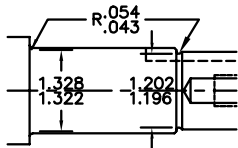

39LYE312

3920-3944 = 25.06  
3946-3956 = 26.56  
3958-3966 = 27.56  
3968-3970 = 28.06

UNDERCUT DETAIL

CUSTOMER IS RESPONSIBLE FOR DETERMINING THAT BALDOR'S PRODUCT WILL PERFORM SUITABLY IN THE INTENDED APPLICATION.