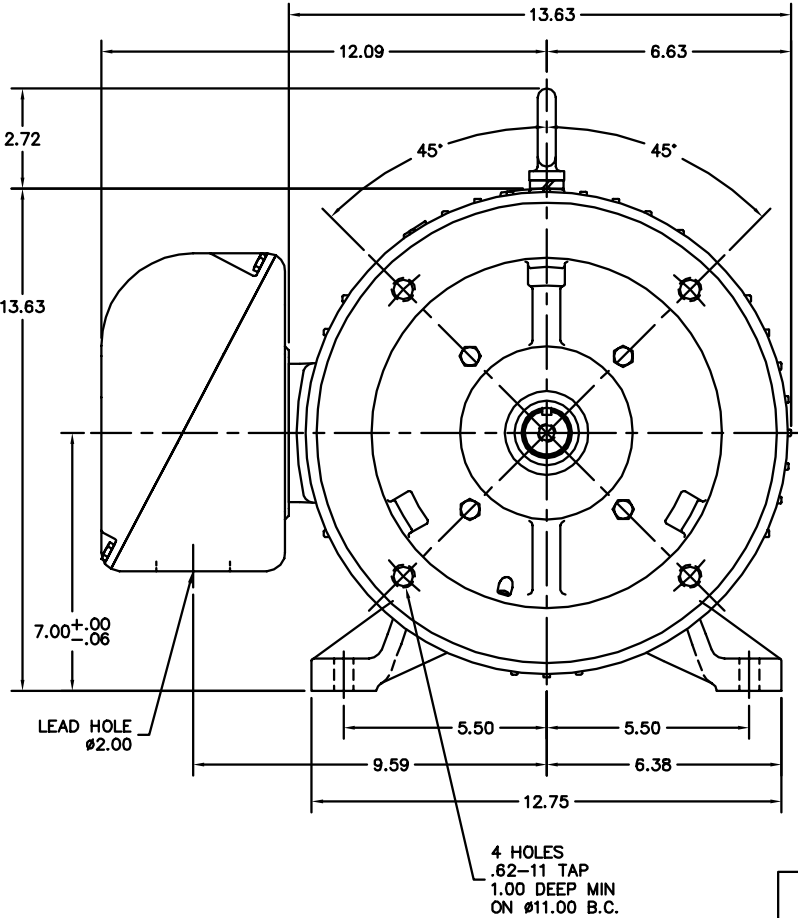

09LYF823

CUSTOMER IS RESPONSIBLE FOR DETERMINING THAT BALDOR'S PRODUCT WILL PERFORM SUITABLY IN THE INTENDED APPLICATION.

REV. DESC: REPLACED 09SF1117A01 WITH A05	VERSION: 04	TDR: 000000498629
REV. LTR: D	REVISED: 10: 35: 01 05/01/2009	BY: ENGAMGO
FILE: \AAA\00096\321	MTL: -	

BALDOR • DODGE • RELIANCE

STD HORZ TEFC 284-6JM
SH 1 of 1

09LYF823