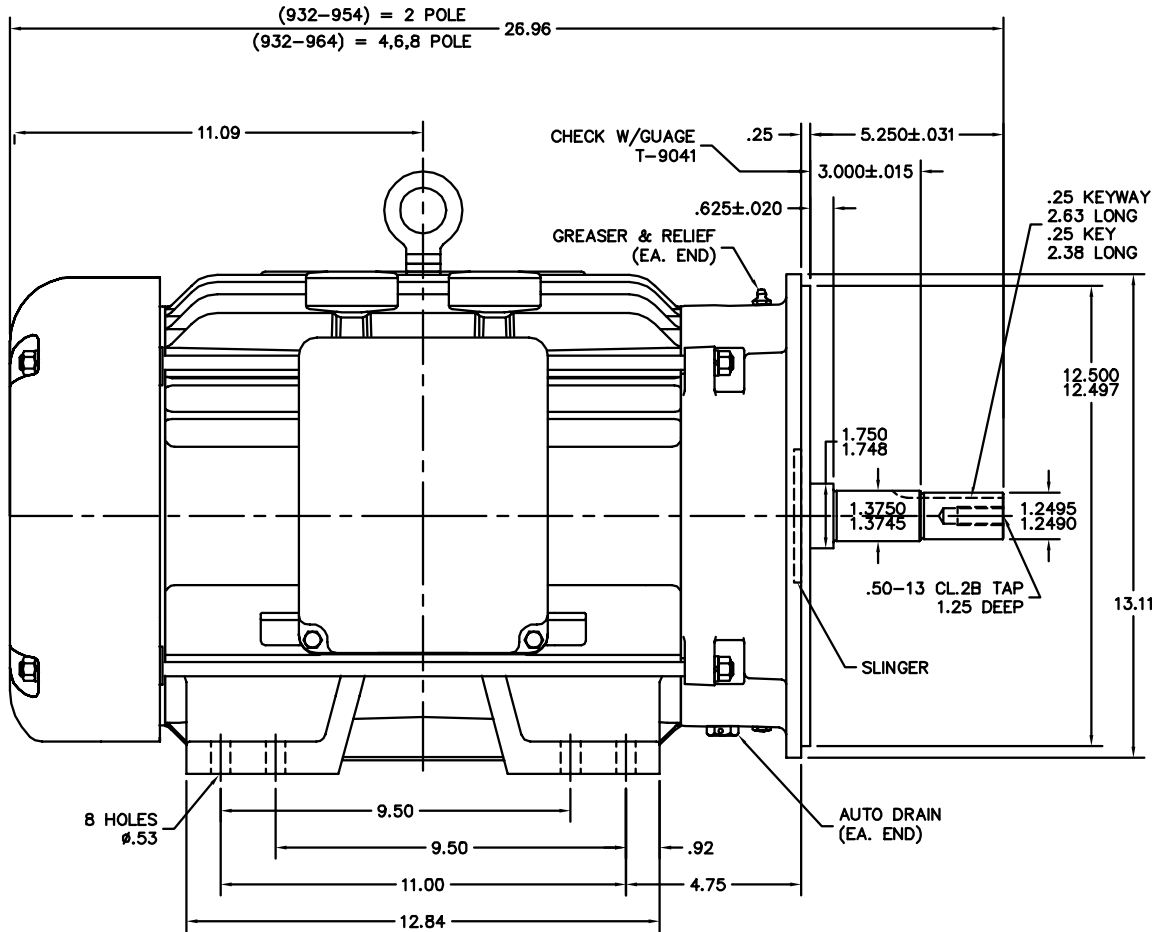

09LYF823

CUSTOMER IS RESPONSIBLE FOR DETERMINING THAT BALDOR'S PRODUCT WILL PERFORM SUITABLY IN THE INTENDED APPLICATION.

REV. DESC: REPLACED 09SF1117A01 WITH A05	VERSION: 04	TDR: 000000498629
REV. LTR: D	REVISED: 10: 35: 01 05/01/2009	BY: ENGAMGO
FILE: \AAA\00096\321	MTL: -	

BALDOR • DODGE • RELIANCE

STD HORZ TEFC 284-6JM
SH 1 of 1

09LYF823