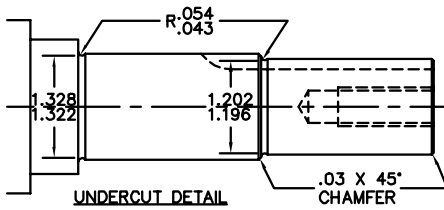

09LYF823

CUSTOMER IS RESPONSIBLE FOR DETERMINING THAT BALDOR'S PRODUCT WILL PERFORM SUITABLY IN THE INTENDED APPLICATION.

REV. DESC: REPLACED 09SF1117A01 WITH A05	VERSION: 04	TDR: 000000498629
REV. LTR: D	REVISED: 10: 35: 01 05/01/2009	BY: ENGAMGO
FILE: \AAA\00096\321	MTL: -	

BALDOR • DODGE • RELIANCE

STD HORZ TEFC 284-6JM
SH 1 of 1

09LYF823