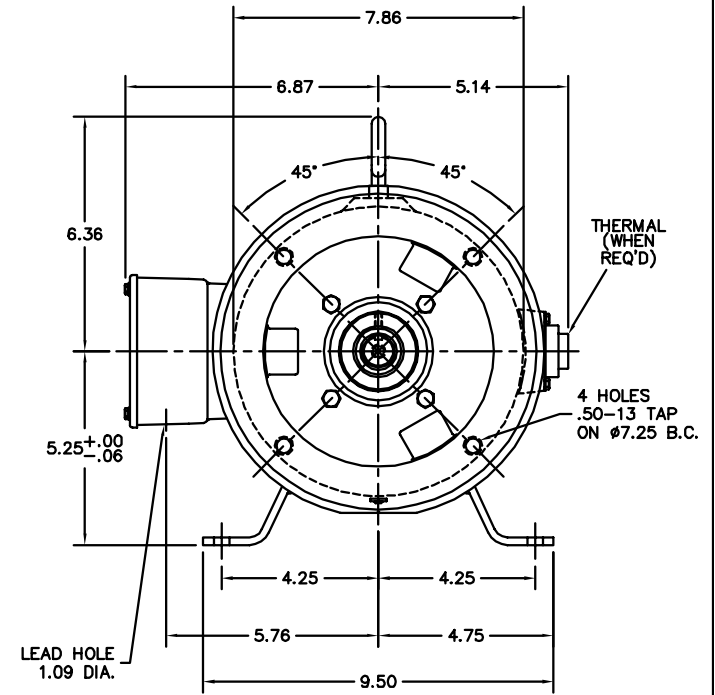

PULLEY END DETAIL

CUSTOMER IS RESPONSIBLE FOR DETERMINING THAT BALDOR'S PRODUCT WILL PERFORM SUITABLY IN THE INTENDED APPLICATION.

REV. DESC: NEW	VERSION: 00	TDR: 00000720983
REV. LTR: -	REVISED: 08:57:38 11/18/2011	BY: ENWINBO
FILE: \AAA\00187\009		
MTL: -		

**BALDOR**

HOR 213-5TCZ TEFC M WEST COAST PUMP MTG

SH 1 of 1