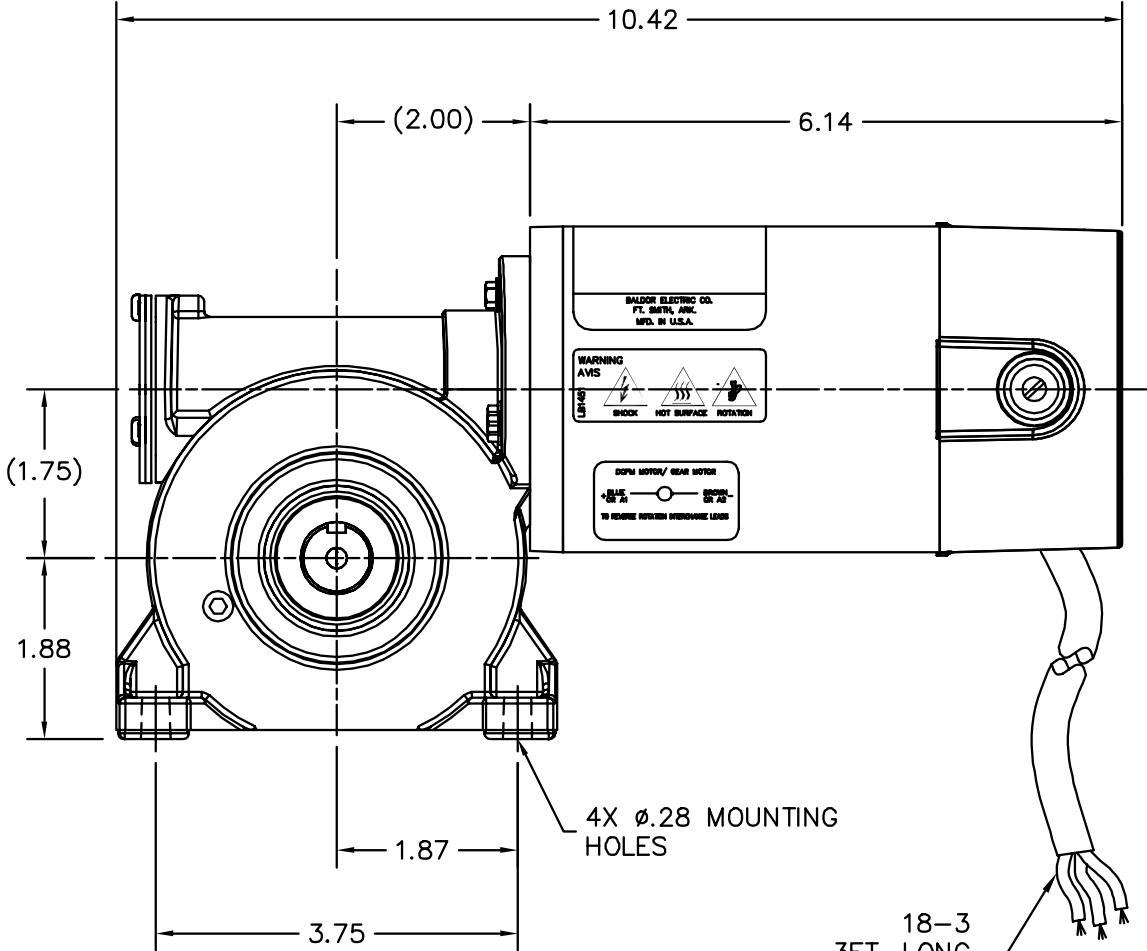

NOTES:  
 1. KEYWAYS: .188 X .094 X 1.250

CUSTOMER IS RESPONSIBLE FOR DETERMINING THAT BALDOR'S PRODUCT WILL PERFORM SUITABLY IN THE INTENDED APPLICATION.

REV. DESC: UPDATE CABLE DESC.		
REV. LTR: G	VERSION: 06	TDR: 000000732651
FILE: \CKA\00018\066	REVISED: 06:36:59 02/08/2012	
MTL: -	BY: CKAPRBO	

**BALDOR • DODGE • RELIANCE**

LY,24DC JK DOM TENV 1.500 0.750 KEYS

SH 1 of 1