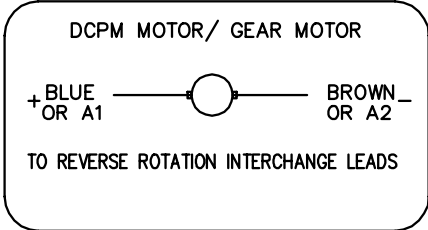

NOTES:  
 1. KEYWAYS: .188 X .094 X 1.250

CUSTOMER IS RESPONSIBLE FOR DETERMINING THAT BALDOR'S PRODUCT WILL PERFORM SUITABLY IN THE INTENDED APPLICATION.

REV. DESC: UPDATE CABLE DESC.		
REV. LTR: G	VERSION: 06	TDR: 000000732651
FILE: \CKA\00018\066	REVISED: 06:36:59 02/08/2012	
MTL: -	BY: CKAPRBO	

**BALDOR • DODGE • RELIANCE**

LY,24DC JK DOM TENV 1.500 0.750 KEYS

SH 1 of 1