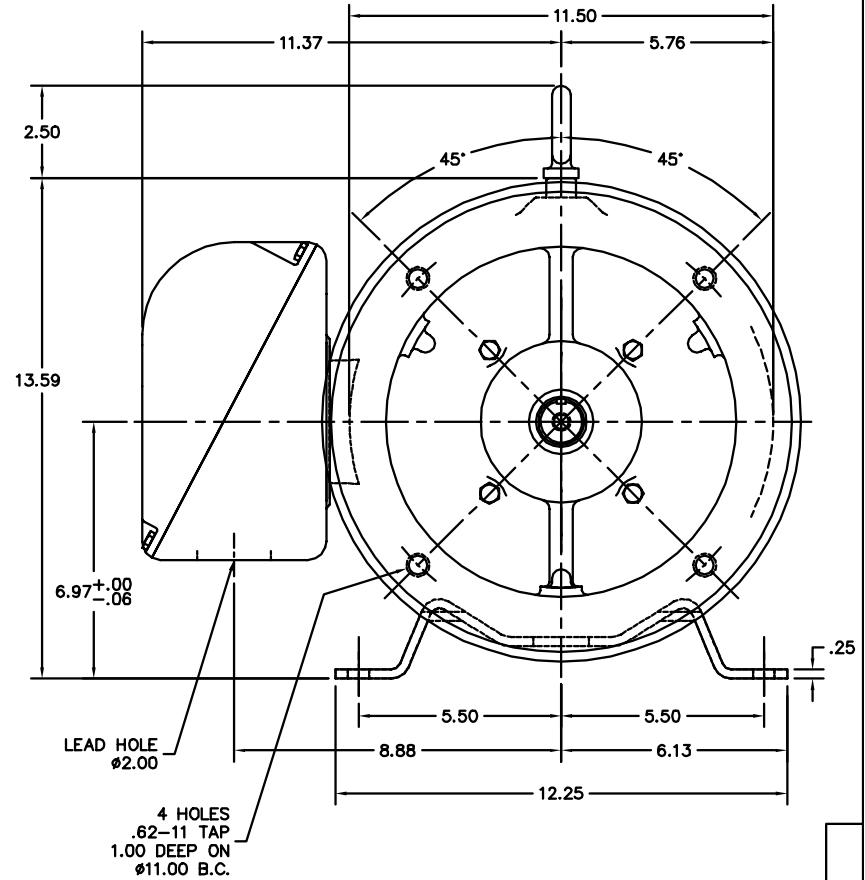

39LYN090

3920-3944 = 25.06
 3946-3956 = 26.56
 3958-3966 = 27.56
 3968-3970 = 28.06

UNDERCUT DETAIL

CUSTOMER IS RESPONSIBLE FOR DETERMINING THAT BALDOR'S PRODUCT WILL PERFORM SUITABLY IN THE INTENDED APPLICATION.

REV. DESC: CORRECTED DESC. TO OPSB		
REV. LTR: G	VERSION: 04	TDR: 000000536599
FILE: \AAA\00068\305	REVISED: 03:34:30 04/13/2010	BY: ENKENTO
MTL: -		

BALDOR

HORZ OPSB 284-6JM W/312 BRG & RODENT SCREENS

SH 1 of 1