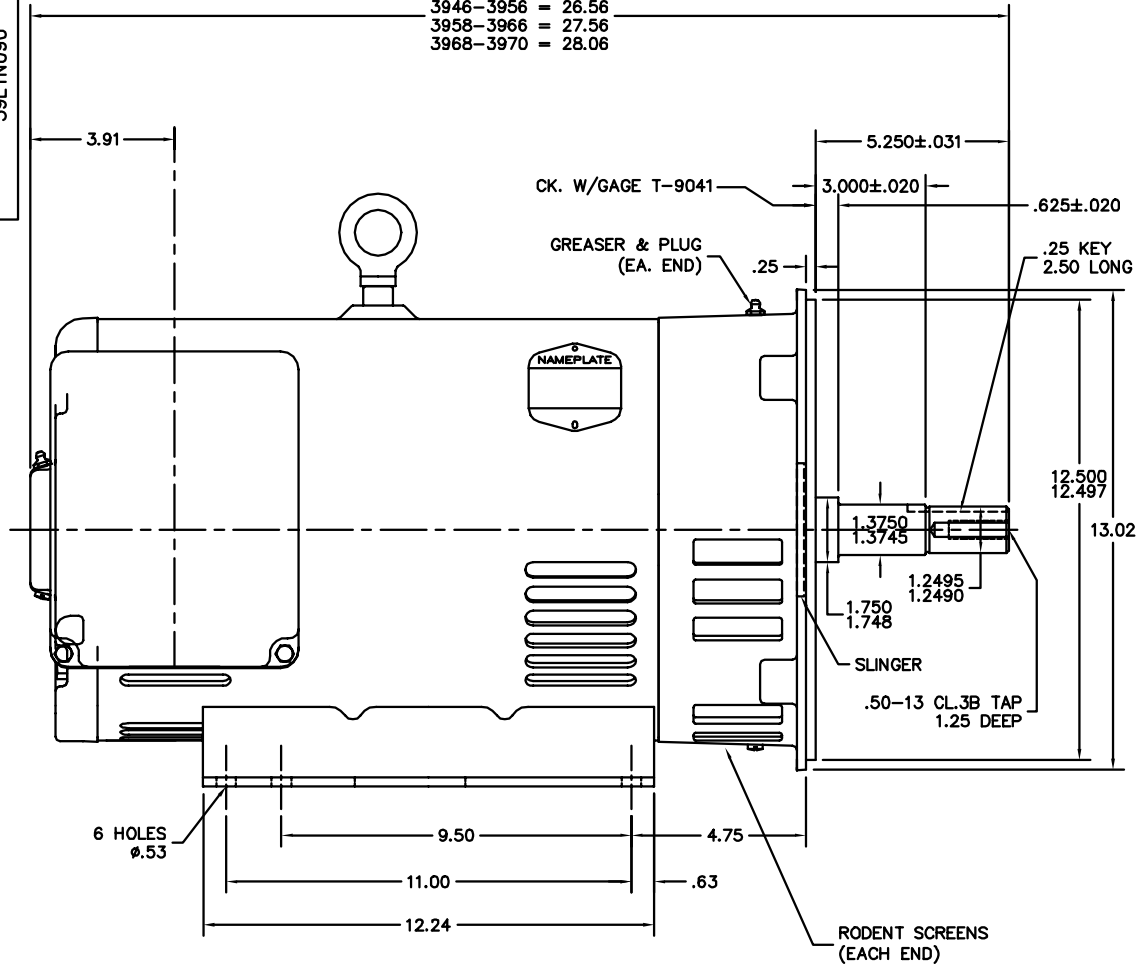

39LYN090

3920-3944 = 25.06
 3946-3956 = 26.56
 3958-3966 = 27.56
 3968-3970 = 28.06

UNDERCUT DETAIL

CUSTOMER IS RESPONSIBLE FOR DETERMINING THAT BALDOR'S PRODUCT WILL PERFORM SUITABLY IN THE INTENDED APPLICATION.

REV. DESC: CORRECTED DESC. TO OPSB		
REV. LTR: G	VERSION: 04	TDR: 000000536599
FILE: \AAA\00068\305	REVISED: 03:34:30 04/13/2010	BY: ENKENTO
MTL: -		

BALDOR

HORZ OPSB 284-6JM W/312 BRG & RODENT SCREENS

SH 1 of 1

39LYN090