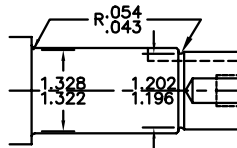

39LYN090

3920-3944 = 25.06
 3946-3956 = 26.56
 3958-3966 = 27.56
 3968-3970 = 28.06

UNDERCUT DETAIL

CUSTOMER IS RESPONSIBLE FOR DETERMINING THAT BALDOR'S PRODUCT WILL PERFORM SUITABLY IN THE INTENDED APPLICATION.