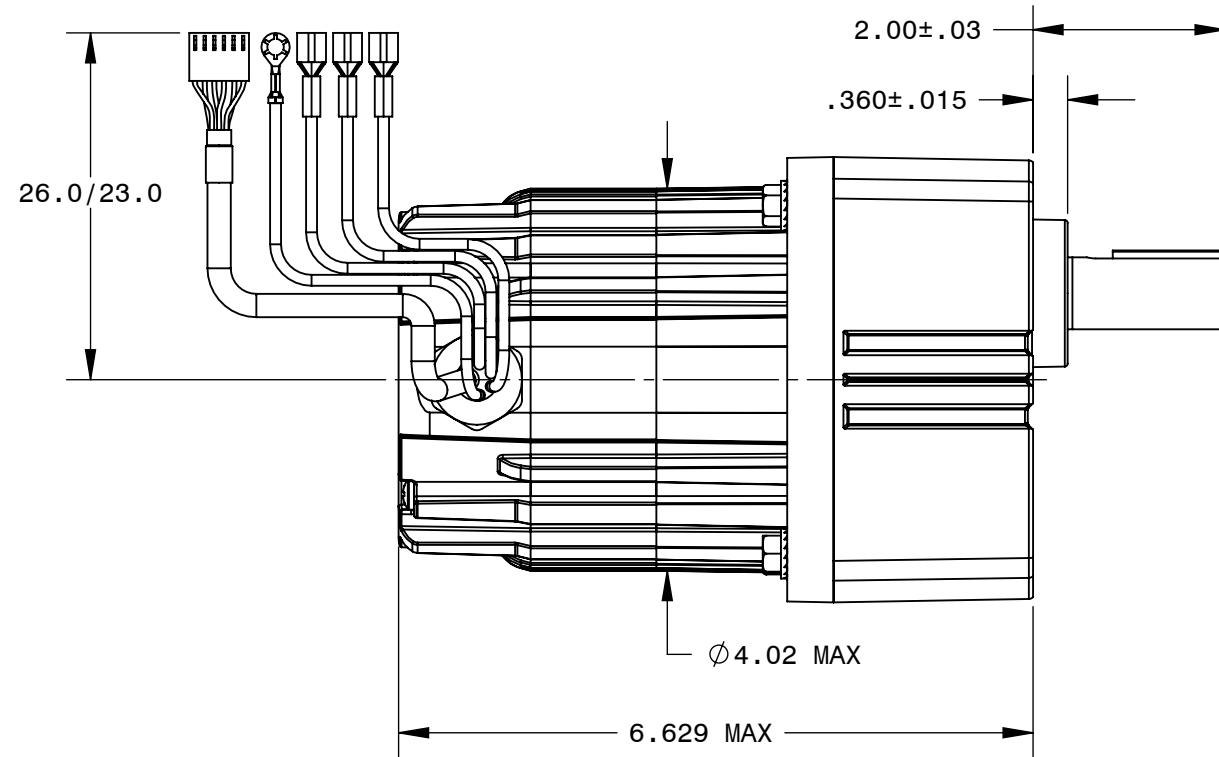

BODINE ELECTRIC COMPANY

PART NO./REV: INFM0277		B
DESCRIPTION: GEARMOTOR 34B3BEBL-E/F		
SHEET: 1/1	UNLESS OTHERWISE SPECIFIED:	
SCALE: 1:2	UNITS ARE IN INCHES [mm]	
B	TOLERANCES: .XX:±.01 .XXX:±.005	
	ANGLES: X°:±3° X.X°:±0.5°	

REPRESENTATIVE OF MODEL NUMBER(S):
3573 3575 3574