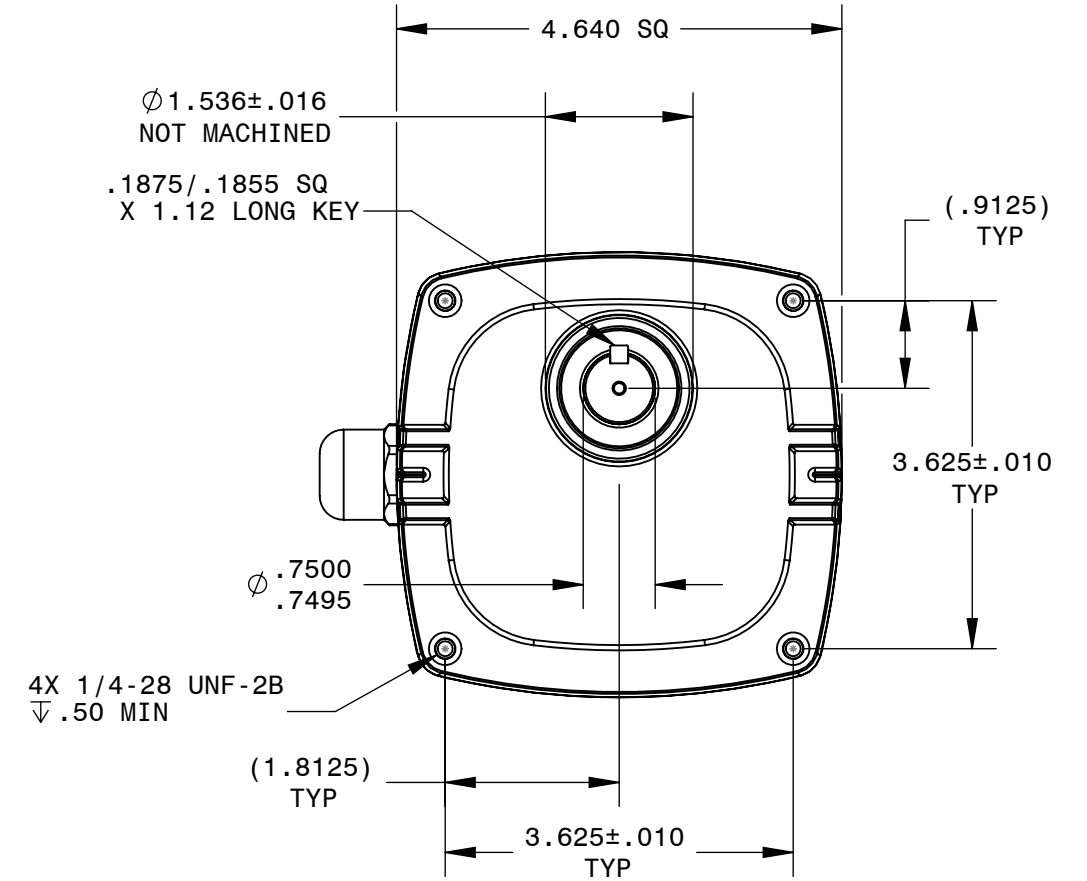

BODINE ELECTRIC COMPANY

PART NO./REV: INFM0277		B
DESCRIPTION: GEARMOTOR 34B3BEBL-E/F		
SHEET: 1/1	UNLESS OTHERWISE SPECIFIED:	
SCALE: 1:2	UNITS ARE IN INCHES [mm]	
B	TOLERANCES: .XX:±.01 .XXX:±.005	
	ANGLES: X°:±3° X.X°:±0.5°	

REPRESENTATIVE OF MODEL NUMBER(S):
3573 3575 3574