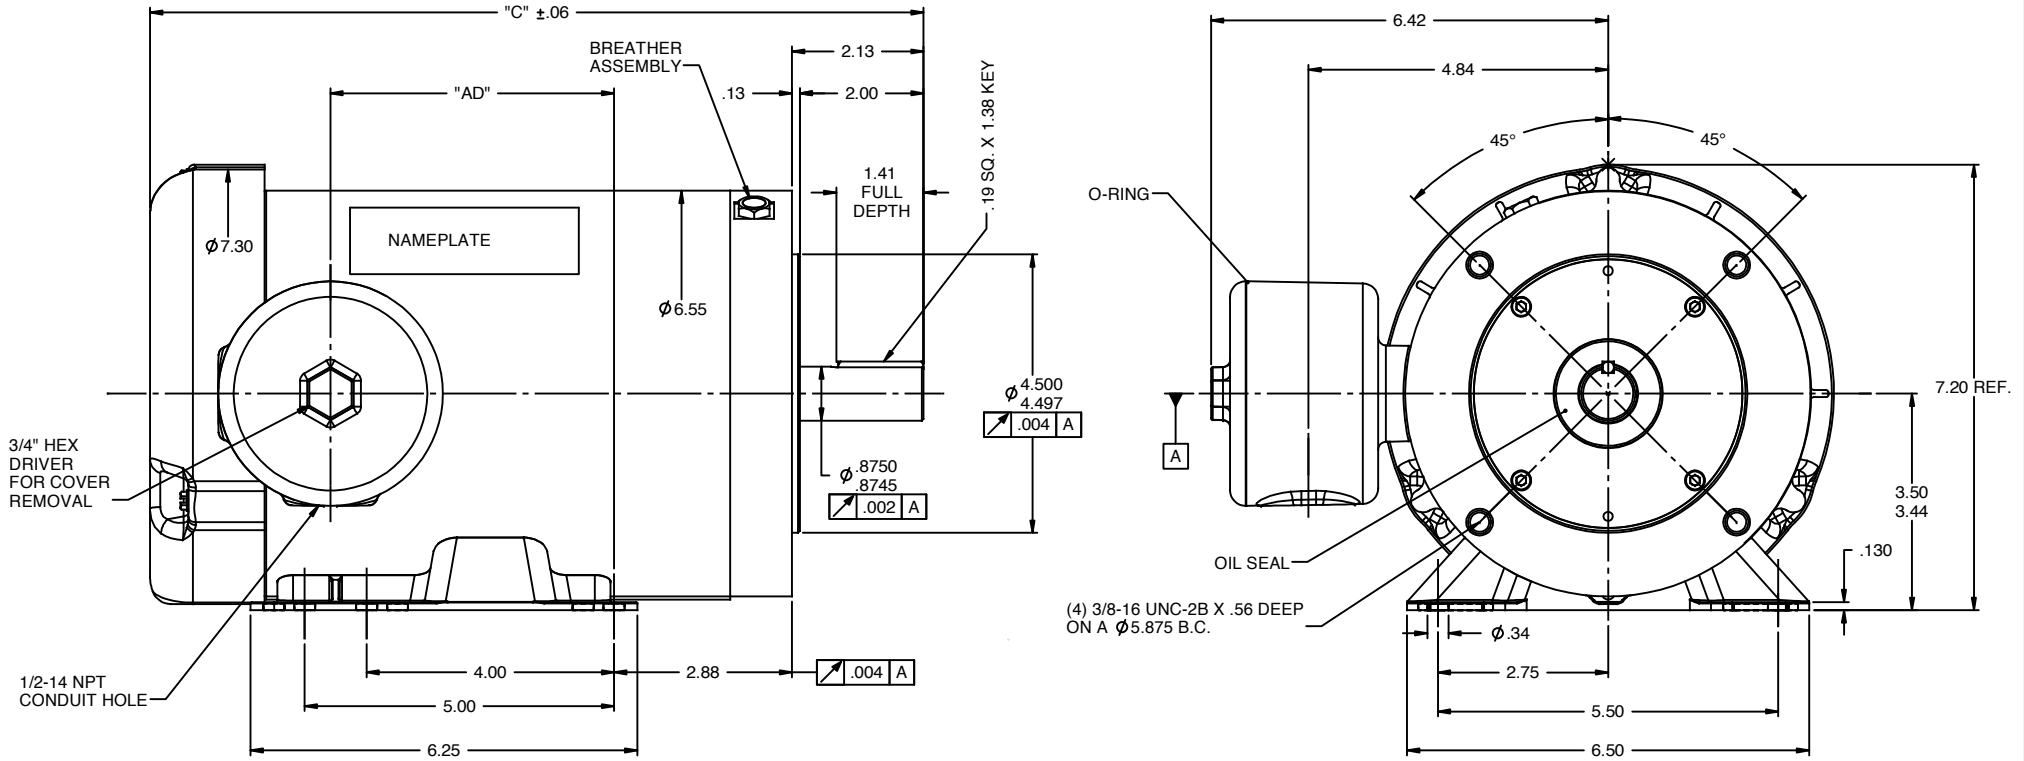

DASH NO.	"C"	"AD"
750	12.50	4.60
775	12.75	4.85
800	13.00	5.10
825	13.25	5.35
850	13.50	5.60

TOLERANCES UNLESS SPECIFIED		DRAWN VS 5/7/2011	
DEC	INCHES	CHK	
X	±.1	APPR	
.XX	±.03	SCALE	1:2
.XXX	±.005	REF	028929
.XXXI	±.0005	FMF	
NO	REVISION	BY & DATE	PAGE OF
	THIRD ANGLE PROJECTION	CHK ANG ±1/2"	FINISH
		RFP	PREV
		NETWORK FILE NAME	028929ME
		SIZE	DRAWING NO
		B	028929ME
		REV	

TITLE OUTLINE 140T FRAME
TEFC RIGID "C"