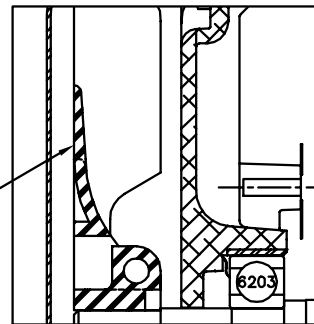

GREASE FITTING (FR END)

INSTALL EXTERNAL FAN WITH BLADES TOWARD FRONT ENDPLATE

CUSTOMER IS RESPONSIBLE FOR DETERMINING THAT BALDOR'S PRODUCT WILL PERFORM SUITABLY IN THE INTENDED APPLICATION.

REV. DESC: NEW		
REV. LTR: -	VERSION: 00	TDR: 000000520930
FILE: \AAA\00168\431	REVISED: 11:18:38 12/22/2009	
MTL: -	BY: ENALEMO	

BALDOR • DODGE • RELIANCE

STD VERT 143-5TC OPEN 35L FACE MTD W/DRIP CVR & EXT FAN

SH 1 of 1