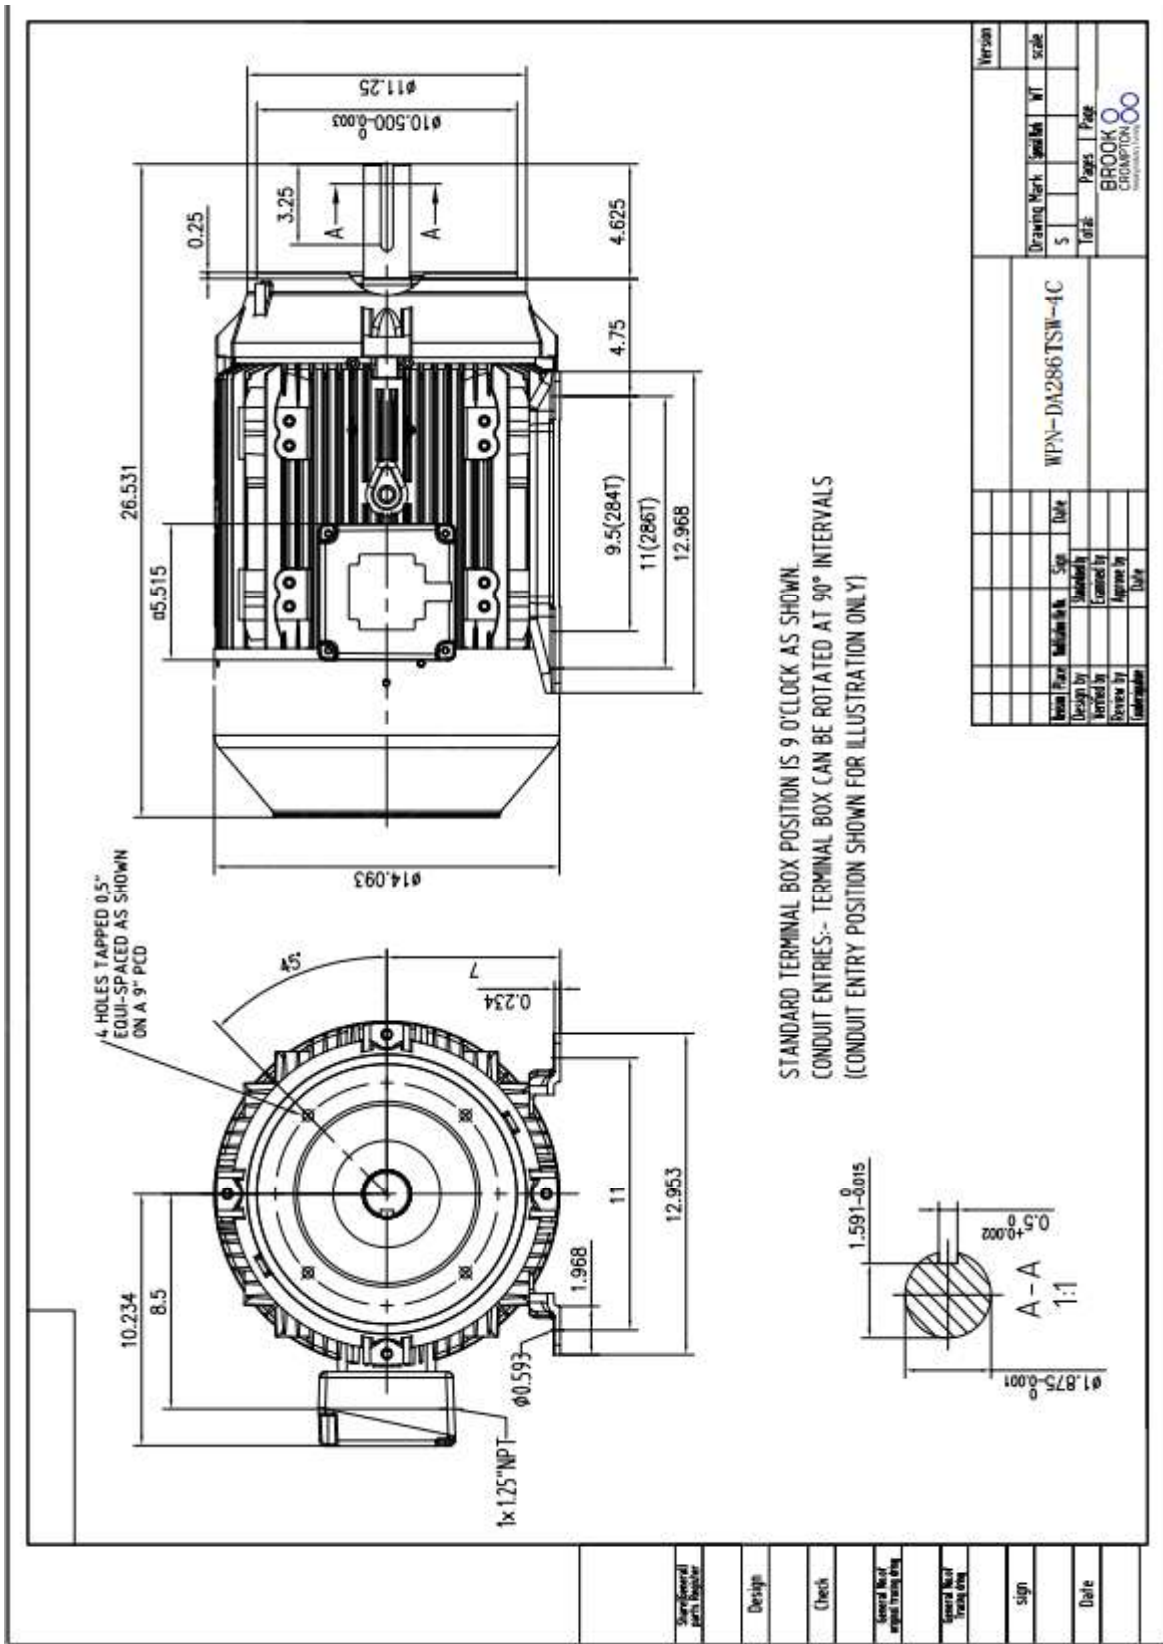

# Place GE's Outline drawing

Version	Scale	Drawn	Checked	WF	Scale
5					
Total		Pages	Pages	Page	
		5	5		

WPN-DA286TSM-4C

Review	By	Check	By	Date
Design		Checked		
Review		Agreed		
Test/Release				