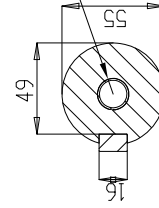

TAPPED HOLE
M20 X 42 DEEP

**BROOK
CROMPTON**

WU-DF200L B35

A3

www.brookcromptonna.com

W PREMIUM CAST IRON 200L B35
TOTALLY ENCLOSED FAN COOLED